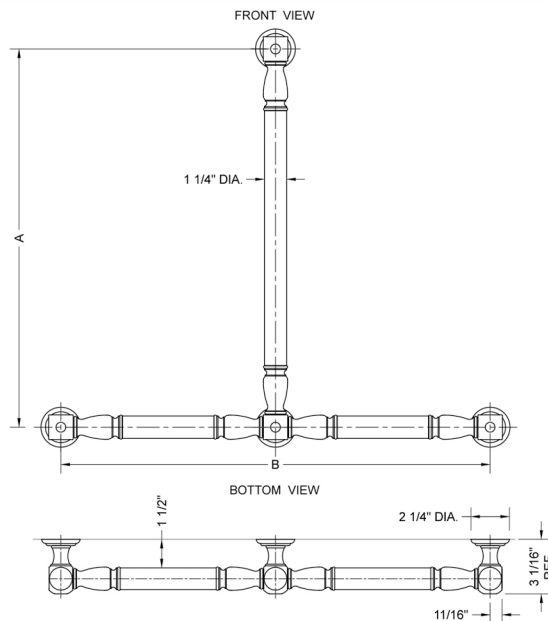

T20 Smooth with Finials 32H x 32W T Grab Bar

Model #: T20-32H-32W-

FEATURES:

- ADA compliant when properly installed
- All brass construction, fully polished & plated
- All grab bars can be custom sized. Contact JACLO for pricing & availability
- Optional handshower sliders and toilet paper/wash cloth holders can be added only upon initial order
- Grab bars over 32" REQUIRE a middle post

SPECIFICATION DRAWING:

BRASS LUXURY GRAB BAR			
PART. #	DESCRIPTION	A H	B W
T20-24H-24W	CENTER TO CENTER	24"	24"
T20-24H-32W	CENTER TO CENTER	24"	32"
T20-32H-24W	CENTER TO CENTER	32"	24"
T20-32H-32W	CENTER TO CENTER	32"	32"