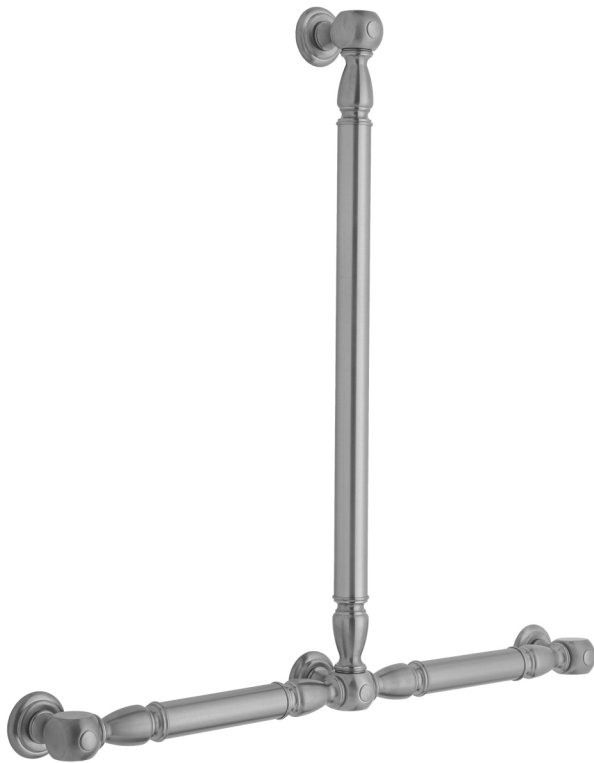

T20 Smooth with Finials 32H x 32W T Grab Bar

Model #: T20-32H-32W-

FEATURES:

- ADA compliant when properly installed
- All brass construction, fully polished & plated
- All grab bars can be custom sized. Contact JACLO for pricing & availability
- Optional handshower sliders and toilet paper/wash cloth holders can be added only upon initial order
- Grab bars over 32" REQUIRE a middle post

AVAILABLE FINISHES:

Polished Chrome (PCH)	Satin Chrome (SC)	Bronze Umber (BU)
Satin Nickel (SN)	Pewter (PEW)	Caramel Bronze (CB)
Polished Nickel (PN)	Antique Brass (AB)	Antique Copper (ACU)
Oil-Rubbed Bronze (ORB)	Polished Brass (PB)	Polished Copper (PCU)
Vintage Bronze (VB)	Satin Brass (SB)	Rose Gold (RG)
Matte Black (MBK)	Satin Gold (SG)	Polished Gold (PG)
Black Nickel (BKN)	Bombay Gold (BG)	Jewelers Gold (JG)
Europa Bronze (EB)	White (WH)	Sedona Beige (SDB)
Tristan Brass (TB)	Unlacquered Brass (ULB)	Satin Cooper (SCU)

SPECIFICATION DRAWING:

BRASS LUXURY GRAB BAR			
PART. #	DESCRIPTION	A H	B W
T20-24H-24W	CENTER TO CENTER	24"	24"
T20-24H-32W	CENTER TO CENTER	24"	32"
T20-32H-24W	CENTER TO CENTER	32"	24"
T20-32H-32W	CENTER TO CENTER	32"	32"