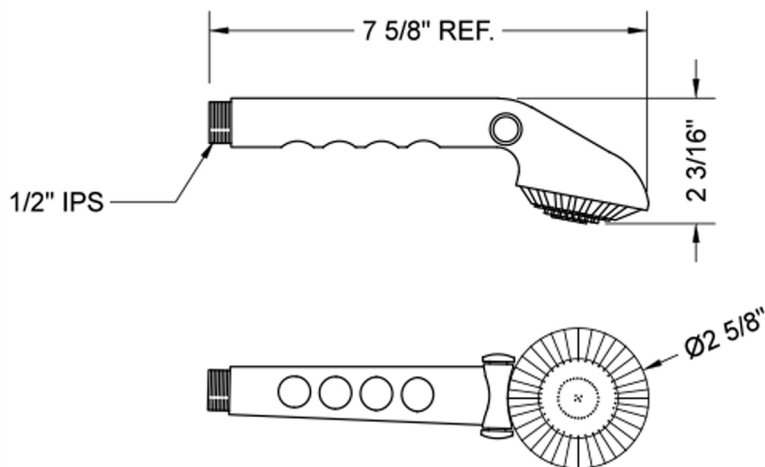

Tivoli T6 Handshower - 2.0 GPM

Model #: T006-2.0-

FEATURES:

- Single function handshower
- 1/2" IPS Male threads
- Light weight design
- Perfect for children, elderly & pets
- Available flow rates: 2.5, 2.0, 1.75 & 1.5 GPM

AVAILABLE FINISHES:

White (WH)

SPECIFICATION DRAWING:

SPRAY PATTERNS:

Full Rain