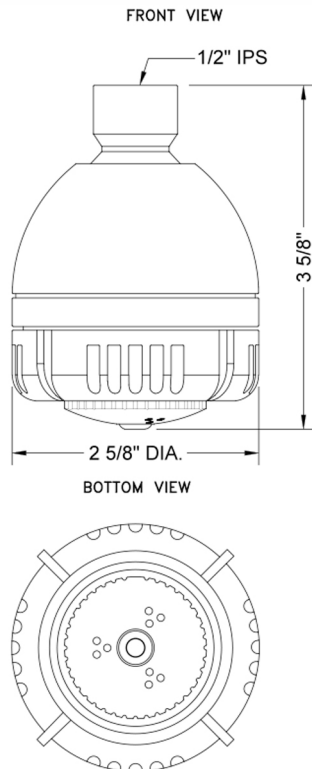

Tivoli SM57 Showerhead- 1.75 GPM

**Model #: SM57-1.75-**

**FEATURES:**

- 3 function showerhead with 2 3/4" black face
- 1/2" IPS adjustable brass ball joint to adjust angle of showerhead
- Available flow rates: 2.5, 2.0, 1.75 & 1.5 GPM

**AVAILABLE FINISHES:**

Polished Chrome (PCH)    Satin Nickel (SN)

**SPECIFICATION DRAWING:**

**SPRAY PATTERNS:**