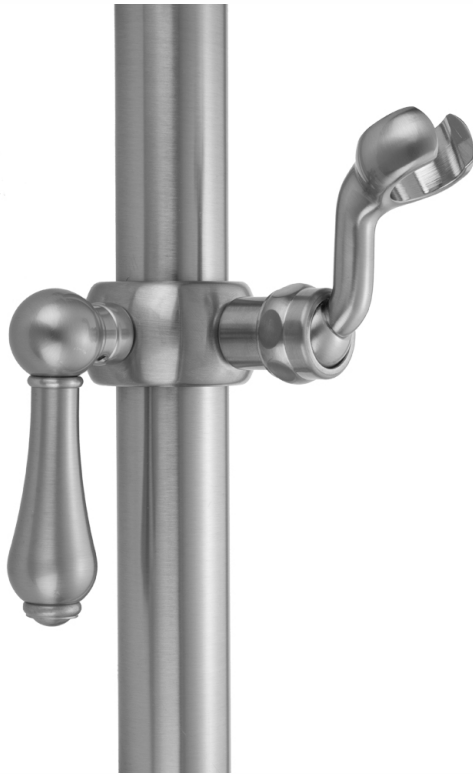

Regency Grab Bar Fork Handshower Slider

Model #: SL36-

FEATURES:

- Sliding handshower mounts for all luxury grab bars
- All brass construction, fully polished & plated
- Adjustable tilt of handshower bracket allows for use of handshower at desired angle
- ADA compliant lever handle
- Grab Bar Sold Separately

AVAILABLE FINISHES:

Polished Chrome (PCH)	Satin Chrome (SC)	Bronze Umber (BU)
Satin Nickel (SN)	Pewter (PEW)	Caramel Bronze (CB)
Polished Nickel (PN)	Antique Brass (AB)	Antique Copper (ACU)
Oil-Rubbed Bronze (ORB)	Polished Brass (PB)	Polished Copper (PCU)
Vintage Bronze (VB)	Satin Brass (SB)	Rose Gold (RG)
Matte Black (MBK)	Satin Gold (SG)	Polished Gold (PG)
Black Nickel (BKN)	Bombay Gold (BG)	Jewelers Gold (JG)
Europa Bronze (EB)	White (WH)	Sedona Beige (SDB)
Tristan Brass (TB)	Unlacquered Brass (ULB)	Satin Cooper (SCU)

SPECIFICATION DRAWING:

FRONT VIEW