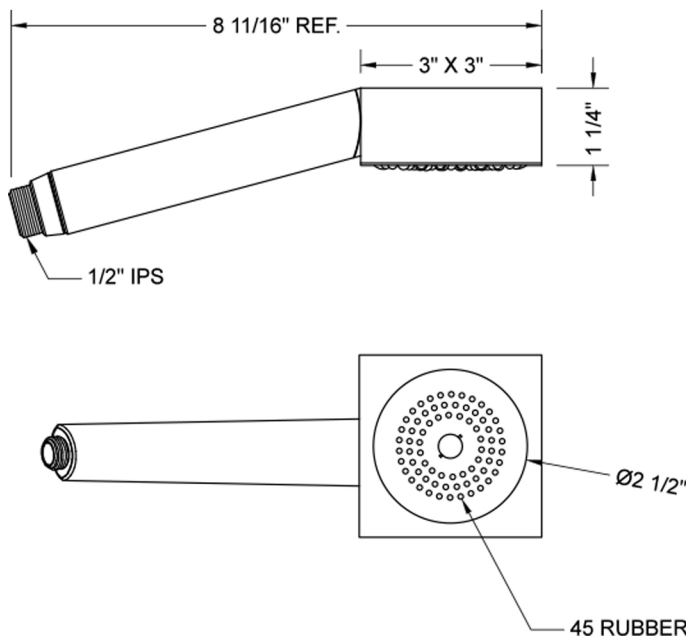

Cubica 1 Handshower

Model #: S476-

FEATURES:

- Single function handshower
- 1/2" IPS Male threads
- Square Contemporary design to complement Cubix® collection
- Available flow rates: 2.5, 2.0, 1.75 & 1.5 GPM

AVAILABLE FINISHES:

N/A

SPECIFICATION DRAWING:

SPRAY PATTERNS:

COMPLIANCES:

Complies with: ASME A112.18.1-2012/CSA B125.1-12