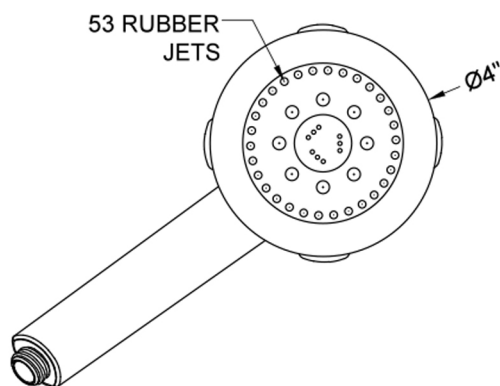

Frescia II Handshower- 1.5 GPM

Model #: S439-1.5-

FEATURES:

- 4 function handshower with 4" face
- 1/2" IPS male threads
- Rubber tabs on adjusting ring for easy grip, no slip adjustment of functions
- Available flow rates: 2.5, 2.0, 1.75 & 1.5 GPM

SPECIFICATION DRAWING:

SPRAY PATTERNS: