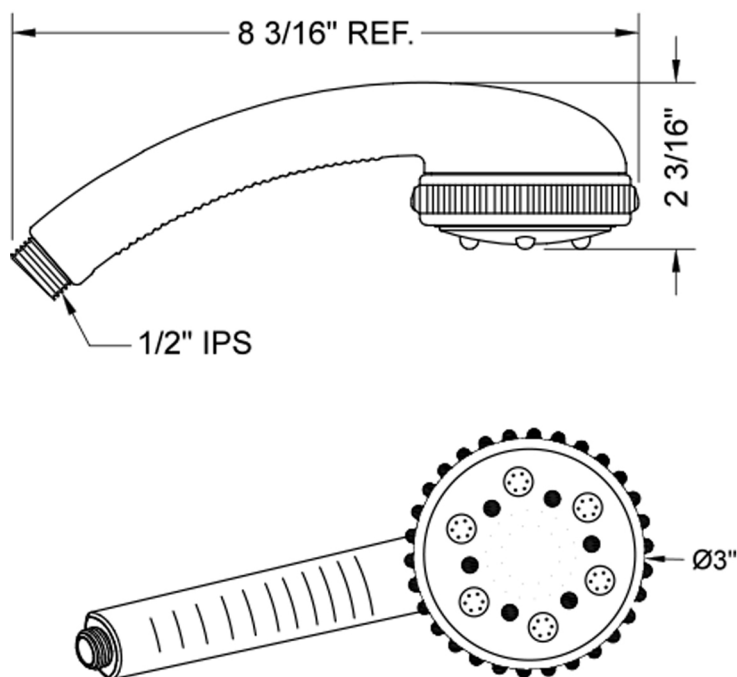

Leticia Handshower- 1.75 GPM

Model #: S429-1.75-

FEATURES:

- 5 function handshower with 3" face
- ½" IPS male threads
- Rubber ring for easy grip, no slip adjustment of functions
- Comfortable ergonomic design
- IDEAL FOR LOW WATER PRESSURE

SPECIFICATION DRAWING:

SPRAY PATTERNS: