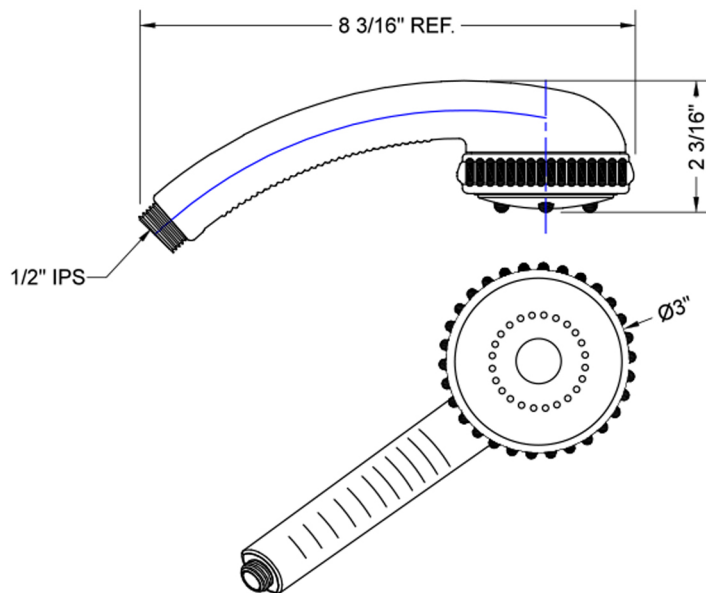

Shadow Handshower- 2.0 GPM

Model #: S426-2.0-

FEATURES:

- 2 function handshower
- 1/2" Male threads
- Rubber ring for easy grip, no slip adjustment of functions
- Narrow to wide spray adjustment
- Comfortable ergonomic design

AVAILABLE FINISHES:

Polished Chrome (PCH)

SPECIFICATION DRAWING:

SPRAY PATTERNS: