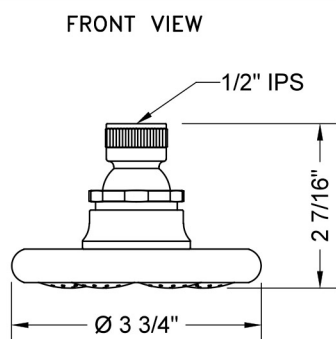

SPECIFICATION DRAWING: