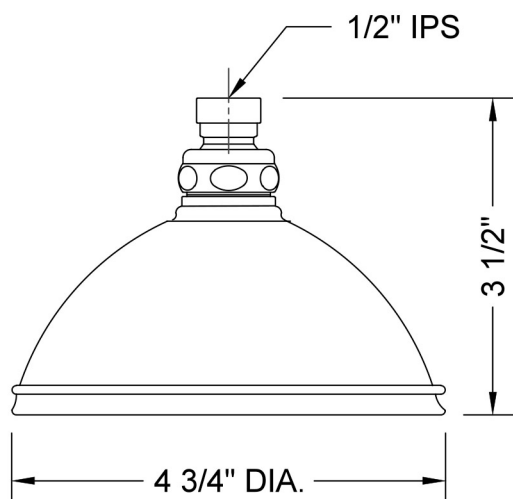

Heather Rainhead- 1.5 GPM

Model #: S180-1.5-

FEATURES:

- A POWER SHOWER
- 1/2" IPS adjustable brass ball joint to adjust angle of showerhead
- 4" diameter with 91 sprays for full rain effect
- Available flow rates: 2.5, 2.0, 1.75 & 1.5 GPM

AVAILABLE FINISHES:

Polished Chrome (PCH) Satin Nickel (SN) Polished Nickel (PN)

SPECIFICATION DRAWING:

FRONT VIEW

SPRAY PATTERNS:

ANGLES AND FLOW RATES: