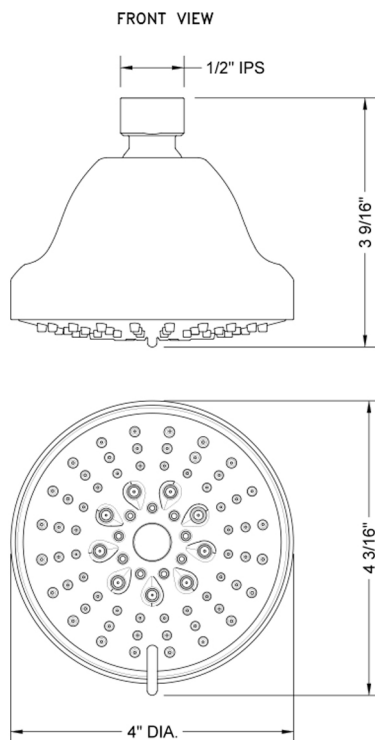

# SHOWERALL® 6 Function Showerhead with JX7® Technology- 2.0 GPM

**Model #: S165-2.0-**

## FEATURES:

- 4" diameter 6 function showerhead with pause control to conserve water
- Pause control is not a positive shut-off
- 1/2" IPS adjustable brass ball joint to adjust angle of showerhead
- Available flow rates: 2.5, 2.0, 1.75 & 1.5 GPM
- 2.0 GPM—WaterSense approved
- JX7® Technology

## SPECIFICATION DRAWING: