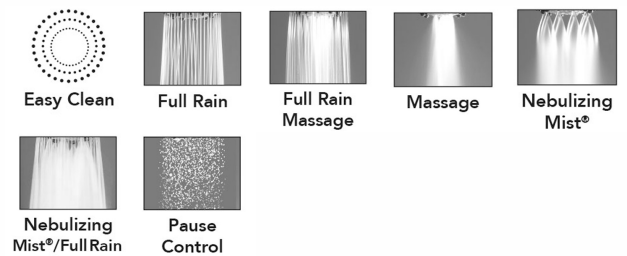

SPRAY PATTERNS:

COMPLIANCES:

CEC

Complies with: ASME A112.18.1-2012/CSA B125.1-12