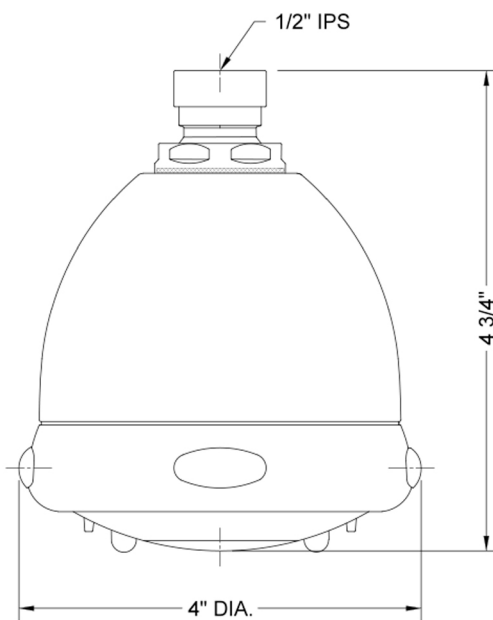

SPECIFICATION DRAWING: