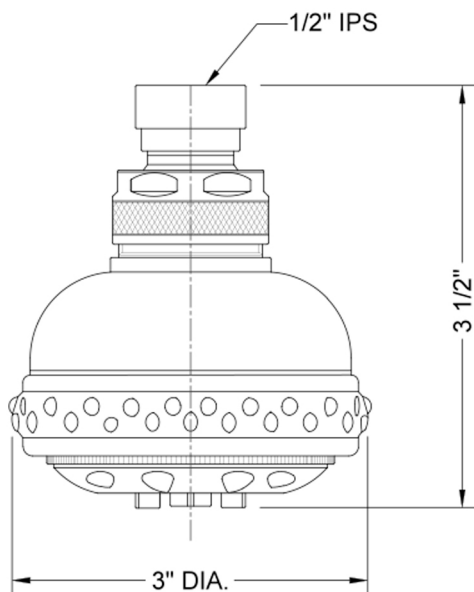

SPECIFICATION DRAWING: