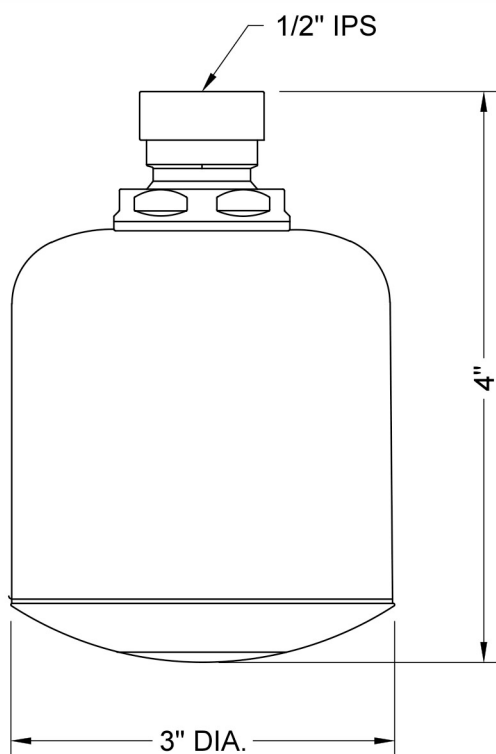

Sierra Showerhead- 1.5 GPM

Model #: S123-1.5-

FEATURES:

- 3 Function showerhead with 3" face
- 1/2" IPS adjustable brass ball joint to adjust angle of showerhead
- Rubber ring for easy grip, no slip adjustment of functions
- Available flow rates: 2.5, 2.0, 1.75 & 1.5 GPM

SPECIFICATION DRAWING:

SPRAY PATTERNS: