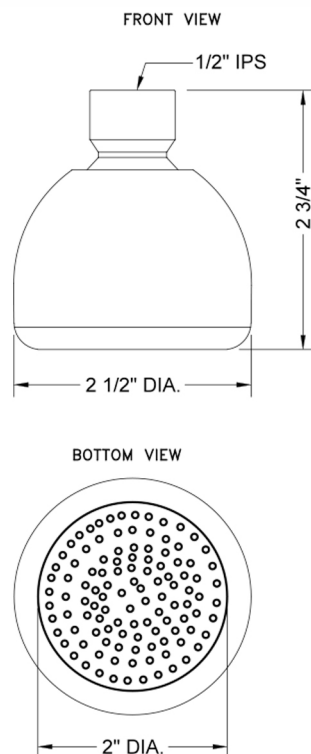

## SHOWERALL® Single Function Showerhead- 1.75 GPM

**Model #: S122-1.75-**

### FEATURES:

- Single function showerhead with 2" face
- 1/2" IPS adjustable brass ball joint to adjust angle of showerhead
- Economical
- Available flow rates: 2.5, 2.0, 1.75 & 1.5 GPM

### SPECIFICATION DRAWING: