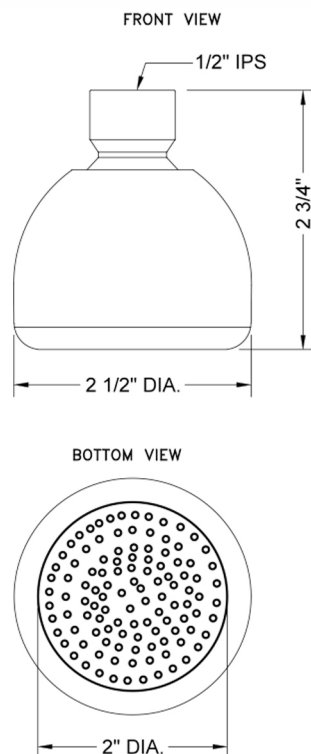

# SHOWERALL® Single Function Showerhead- 1.5 GPM

**Model #: S122-1.5-**

## FEATURES:

- Single function showerhead
- 1/2" IPS adjustable brass ball joint to adjust angle of showerhead
- Economical
- Available flow rates: 2.5, 2.0, 1.75 & 1.5 GPM

## SPECIFICATION DRAWING: