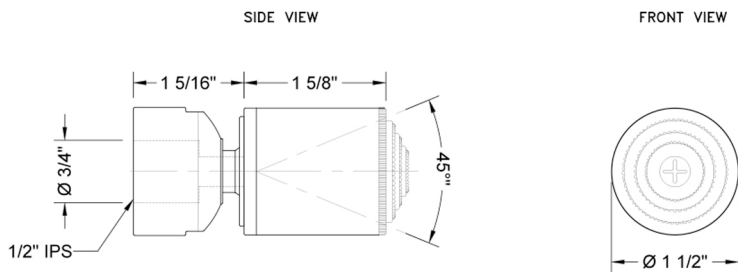

Sahara Body Spray

Model #: S090-

FEATURES:

- Single function body spray
- 1/2" IPS adjustable brass ball joint to adjust angle of body spray
- All brass
- 2.5 GPM

AVAILABLE FINISHES:

Polished Chrome (PCH)	Satin Chrome (SC)	Bronze Umber (BU)
Satin Nickel (SN)	Pewter (PEW)	Caramel Bronze (CB)
Polished Nickel (PN)	Antique Brass (AB)	Antique Copper (ACU)
Oil-Rubbed Bronze (ORB)	Polished Brass (PB)	Polished Copper (PCU)
Vintage Bronze (VB)	Satin Brass (SB)	Rose Gold (RG)
Matte Black (MBK)	Satin Gold (SG)	Polished Gold (PG)
Black Nickel (BKN)	Bombay Gold (BG)	Jewelers Gold (JG)
Unlacquered Brass (ULB)	Satin Cooper (SCU)	

SPECIFICATION DRAWING:

SPRAY PATTERNS:

Full Rain