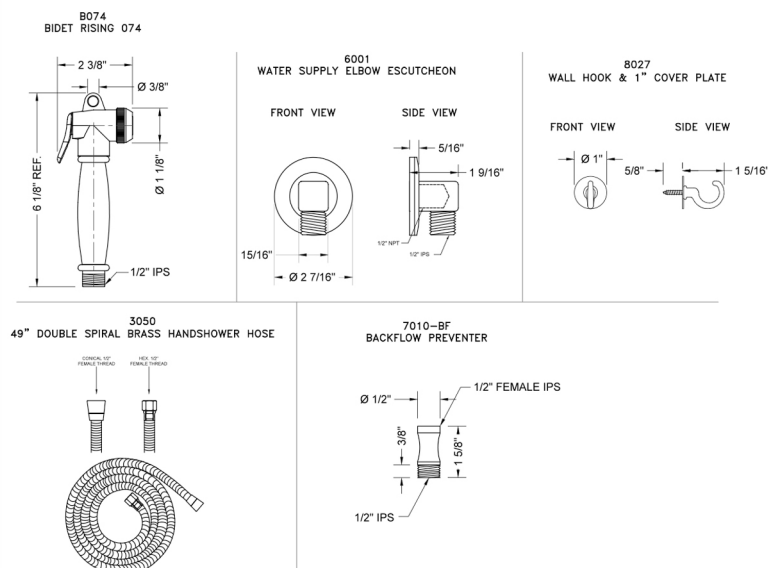

Bidet Rinsing Spray 074 Kit Model #: M74-

FEATURES:

- Brass power spray bidet kit
- 1/2" Female inlet x 1/2" Male outlet
- On/off trigger operation
- Note:
 - Separate shut off valve required when installing this item
 - Water must be turned off when not in use
- Kit includes:
 - Bidet handshower P/N B074
 - Supply elbow P/N 6001
 - Hose P/N 3049-DS
 - Wall hook 8027
 - Dual check valve back flow preventer P/N 7010-BF

SPECIFICATION DRAWING:

SPRAY PATTERNS:

Power Spray