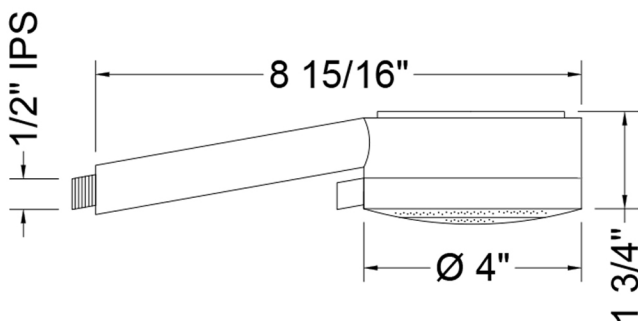

SPECIFICATION DRAWING: