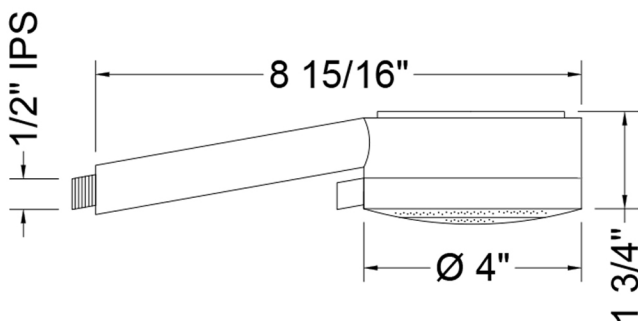

Kiera Handshower- 1.5 GPM

Model #: S482-1.5-

FEATURES:

- 3 function handshower with 4" face
- 1/2" IPS male threads
- Tab on adjusting ring allows for easy adjustment of functions
- Available flow rates: 2.5, 2.0, 1.75 & 1.5 GPM

SPECIFICATION DRAWING:

SPRAY PATTERNS: