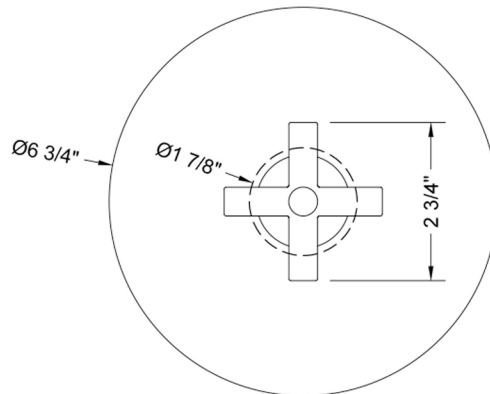

Round Plate with Slim Cross Trim for Pressure Balance Cycling Valve (J-CSV)

Model #: A562-TRIM-

FEATURES:

- All brass construction
- Rotating the handle counter clockwise turns on the water & controls the water temperature
- Requires rough valve J-CSV

SPECIFICATION DRAWING:

FRONT VIEW

SIDE VIEW

X Varies With Install