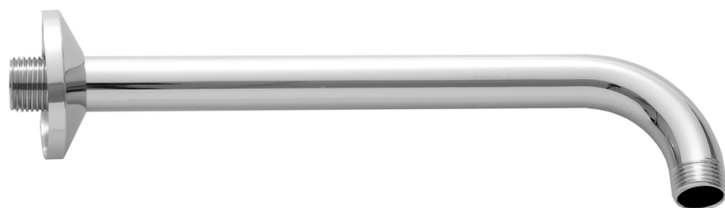

16" 90° Showerarm with Escutcheon

Model #: 8051-

FEATURES:

- Brass 90° showerarm with escutcheon
- 1/2" Male IPS
- 16" length
- 2" short drop on 90° bend
- Ideal for rainheads
- For ceiling support, see 4012, 4018, 4024, 4030, 4036, or custom lengths
- Other escutcheons and custom lengths available. Contact JACLO

AVAILABLE FINISHES:

Polished Chrome (PCH)	Satin Chrome (SC)	Bronze Umber (BU)
Satin Nickel (SN)	Pewter (PEW)	Caramel Bronze (CB)
Polished Nickel (PN)	Antique Brass (AB)	Antique Copper (ACU)
Oil-Rubbed Bronze (ORB)	Polished Brass (PB)	Polished Copper (PCU)
Vintage Bronze (VB)	Satin Brass (SB)	Rose Gold (RG)
Matte Black (MBK)	Satin Gold (SG)	Polished Gold (PG)
Black Nickel (BKN)	Bombay Gold (BG)	Jewelers Gold (JG)
Europa Bronze (EB)	White (WH)	Sedona Beige (SDB)
Tristan Brass (TB)	Unlacquered Brass (ULB)	Satin Cooper (SCU)