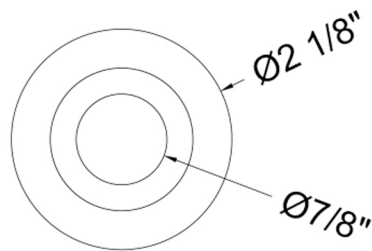

Escutcheon
Model #: 8040-ESC-

FEATURES:

- 2 1/8" Diameter brass escutcheon
- Fits:
- 1/2" IPS showerarms
- Decorative design

AVAILABLE FINISHES:

Polished Chrome (PCH)	Satin Chrome (SC)	Bronze Umber (BU)
Satin Nickel (SN)	Pewter (PEW)	Caramel Bronze (CB)
Polished Nickel (PN)	Antique Brass (AB)	Antique Copper (ACU)
Oil-Rubbed Bronze (ORB)	Polished Brass (PB)	Polished Copper (PCU)
Vintage Bronze (VB)	Satin Brass (SB)	Rose Gold (RG)
Matte Black (MBK)	Satin Gold (SG)	Polished Gold (PG)
Black Nickel (BKN)	Bombay Gold (BG)	Jewelers Gold (JG)
Europa Bronze (EB)	White (WH)	Sedona Beige (SDB)
Tristan Brass (TB)	Unlacquered Brass (ULB)	Satin Cooper (SCU)

SPECIFICATION DRAWING:

TOP VIEW

SIDE VIEW