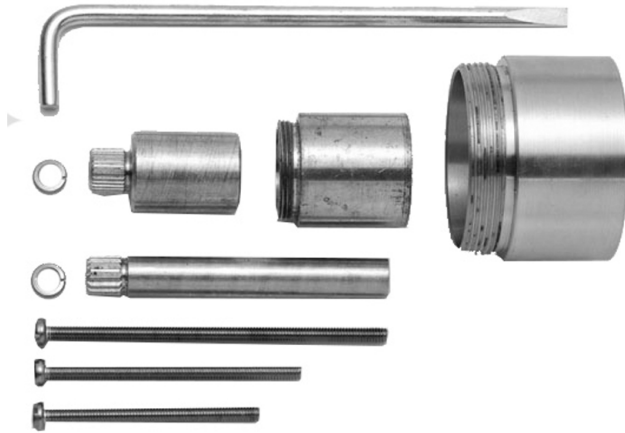

All Brass Extension Kit for 1/2" Tub & Shower Valve (J-THVC12)

Model #: J-THVC12-EXT

FEATURES:

- Extension kit for thermostatic valve with integral volume control for deep in the wall installation of

- J-THVC12

AVAILABLE FINISHES:

N/A

SPECIFICATION DRAWING: