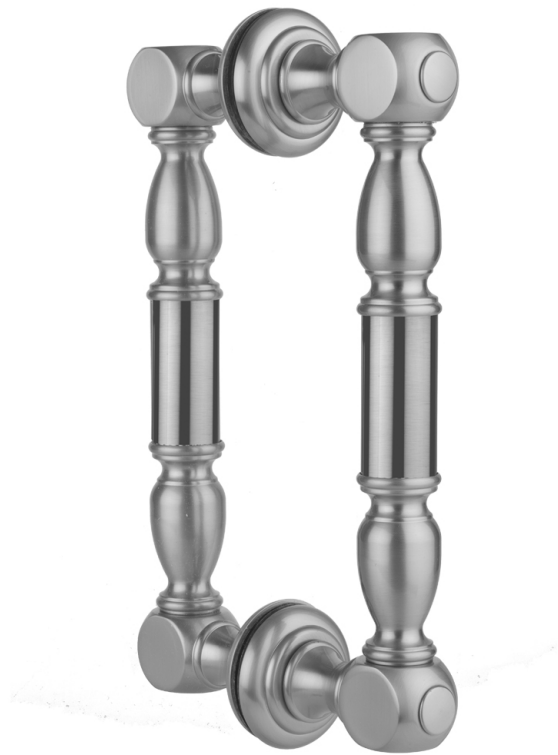

32" H2O Back to Back Shower Door Pull wth Finials

Model #: H20-BB-32-

FEATURES:

- Can be mounted vertically or horizontally
- Can be used as a towel bar when mounted horizontally
- Not to be used as a grab bar
- All brass construction, full polished & plated
- Includes rubber gaskets for glass door installation
- Custom sizes available- Contact JACLO for pricing & availability

AVAILABLE FINISHES:

Polished Chrome (PCH)	Satin Chrome (SC)	Bronze Umber (BU)
Satin Nickel (SN)	Pewter (PEW)	Caramel Bronze (CB)
Polished Nickel (PN)	Antique Brass (AB)	Antique Copper (ACU)
Oil-Rubbed Bronze (ORB)	Polished Brass (PB)	Polished Copper (PCU)
Vintage Bronze (VB)	Satin Brass (SB)	Rose Gold (RG)
Matte Black (MBK)	Satin Gold (SG)	Polished Gold (PG)
Black Nickel (BKN)	Bombay Gold (BG)	Jewelers Gold (JG)
Europa Bronze (EB)	White (WH)	Sedona Beige (SDB)
Tristan Brass (TB)	Unlacquered Brass (ULB)	Satin Cooper (SCU)