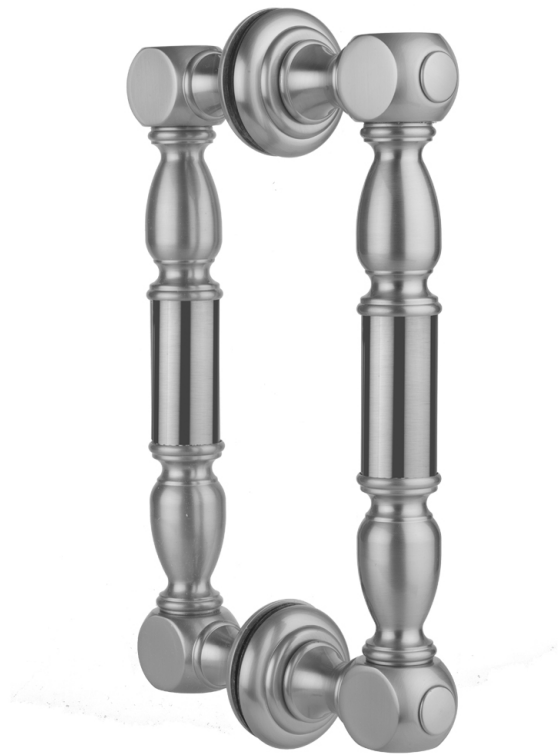

24" H2O Back to Back Shower Door Pull wth Finials

Model #: H20-BB-24-

FEATURES:

- Can be mounted vertically or horizontally
- Can be used as a towel bar when mounted horizontally
- Not to be used as a grab bar
- All brass construction, full polished & plated
- Includes rubber gaskets for glass door installation
- Custom sizes available- Contact JACLO for pricing & availability

AVAILABLE FINISHES:

Polished Chrome (PCH)	Satin Chrome (SC)	Bronze Umber (BU)
Satin Nickel (SN)	Pewter (PEW)	Caramel Bronze (CB)
Polished Nickel (PN)	Antique Brass (AB)	Antique Copper (ACU)
Oil-Rubbed Bronze (ORB)	Polished Brass (PB)	Polished Copper (PCU)
Vintage Bronze (VB)	Satin Brass (SB)	Rose Gold (RG)
Matte Black (MBK)	Satin Gold (SG)	Polished Gold (PG)
Black Nickel (BKN)	Bombay Gold (BG)	Jewelers Gold (JG)
Europa Bronze (EB)	White (WH)	Sedona Beige (SDB)
Tristan Brass (TB)	Unlacquered Brass (ULB)	Satin Cooper (SCU)