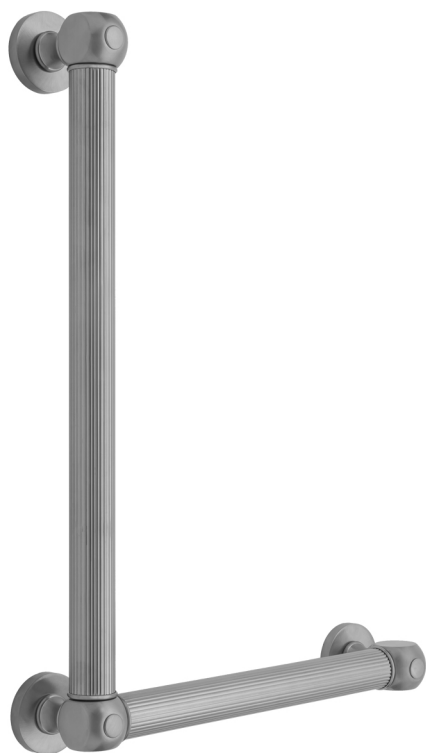

G71 32H x 24W 90° Right Hand Grab Bar

Model #: **G71-32H-24W-RH-**

FEATURES:

- ADA compliant when properly installed
- All brass construction, fully polished & plated
- All grab bars can be custom sized. Contact JACLO for pricing & availability
- Optional handshower sliders and toilet paper/wash cloth holders can be added only upon initial order
- Grab bars over 32" REQUIRE a middle post

AVAILABLE FINISHES:

Polished Chrome (PCH)	Satin Chrome (SC)	Bronze Umber (BU)
Satin Nickel (SN)	Pewter (PEW)	Caramel Bronze (CB)
Polished Nickel (PN)	Antique Brass (AB)	Antique Copper (ACU)
Oil-Rubbed Bronze (ORB)	Polished Brass (PB)	Polished Copper (PCU)
Vintage Bronze (VB)	Satin Brass (SB)	Rose Gold (RG)
Matte Black (MBK)	Satin Gold (SG)	Polished Gold (PG)
Black Nickel (BKN)	Bombay Gold (BG)	Jewelers Gold (JG)
Europa Bronze (EB)	White (WH)	Sedona Beige (SDB)
Tristan Brass (TB)	Unlacquered Brass (ULB)	Satin Cooper (SCU)

SPECIFICATION DRAWING:

BRASS LUXURY GRAB BAR			
PART. #	DESCRIPTION	A H	B W
G71-12H-12W	CENTER TO CENTER	12"	12"
G71-12H-16W	CENTER TO CENTER	12"	16"
G71-12H-24W	CENTER TO CENTER	12"	24"
G71-12H-32W	CENTER TO CENTER	12"	32"
G71-16H-12W	CENTER TO CENTER	16"	12"
G71-16H-16W	CENTER TO CENTER	16"	16"
G71-16H-24W	CENTER TO CENTER	16"	24"
G71-16H-32W	CENTER TO CENTER	16"	32"
G71-24H-12W	CENTER TO CENTER	24"	12"
G71-24H-16W	CENTER TO CENTER	24"	16"
G71-24H-24W	CENTER TO CENTER	24"	24"
G71-24H-32W	CENTER TO CENTER	24"	32"
G71-32H-12W	CENTER TO CENTER	32"	12"
G71-32H-16W	CENTER TO CENTER	32"	16"
G71-32H-24W	CENTER TO CENTER	32"	24"
G71-32H-32W	CENTER TO CENTER	32"	32"