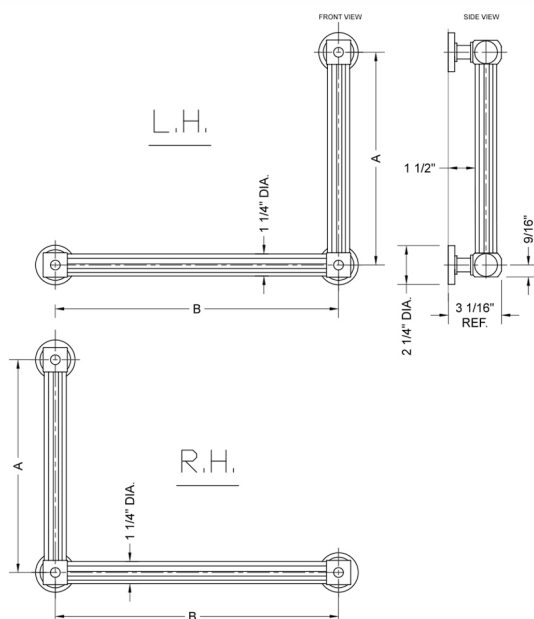

G71 32H x 24W 90° Right Hand Grab Bar

Model #: **G71-32H-24W-RH-**

FEATURES:

- ADA compliant when properly installed
- All brass construction, fully polished & plated
- All grab bars can be custom sized. Contact JACLO for pricing & availability
- Optional handshower sliders and toilet paper/wash cloth holders can be added only upon initial order
- Grab bars over 32" REQUIRE a middle post

SPECIFICATION DRAWING:

BRASS LUXURY GRAB BAR			
PART. #	DESCRIPTION	A H	B W
G71-12H-12W	CENTER TO CENTER	12"	12"
G71-12H-16W	CENTER TO CENTER	12"	16"
G71-12H-24W	CENTER TO CENTER	12"	24"
G71-12H-32W	CENTER TO CENTER	12"	32"
G71-16H-12W	CENTER TO CENTER	16"	12"
G71-16H-16W	CENTER TO CENTER	16"	16"
G71-16H-24W	CENTER TO CENTER	16"	24"
G71-16H-32W	CENTER TO CENTER	16"	32"
G71-24H-12W	CENTER TO CENTER	24"	12"
G71-24H-16W	CENTER TO CENTER	24"	16"
G71-24H-24W	CENTER TO CENTER	24"	24"
G71-24H-32W	CENTER TO CENTER	24"	32"
G71-32H-12W	CENTER TO CENTER	32"	12"
G71-32H-16W	CENTER TO CENTER	32"	16"
G71-32H-24W	CENTER TO CENTER	32"	24"
G71-32H-32W	CENTER TO CENTER	32"	32"