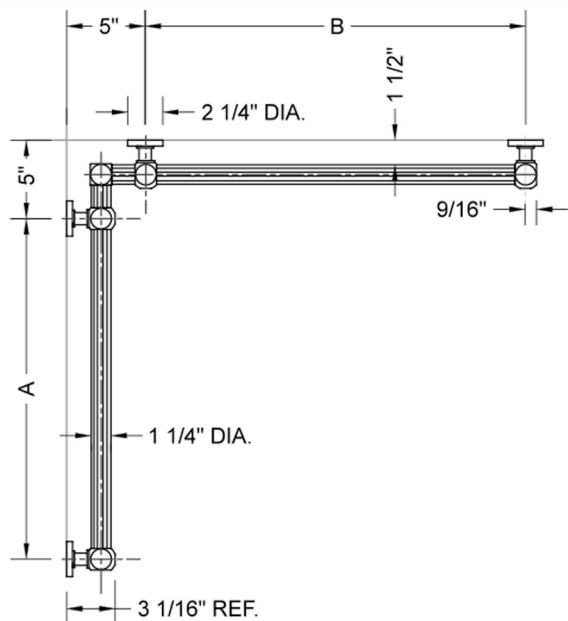

G71 32" x 60" Inside Corner Grab Bar

Model #: **G71-32-60-IC-**

FEATURES:

- ADA compliant when properly installed
- All brass construction, fully polished & plated
- All grab bars can be custom sized. Contact JACLO for pricing & availability
- Optional handshower sliders and toilet paper/wash cloth holders can be added only upon initial order
- Grab bars over 32" REQUIRE a middle post

SPECIFICATION DRAWING:

BRASS LUXURY GRAB BAR							
PART. #	DESCRIPTION	A	B	PART. #	DESCRIPTION	A	B
G71-12-12-IC	CENTER OF POST	12"	12"	G71-24-36-IC	CENTER OF POST	24"	36"
G71-12-16-IC	CENTER OF POST	12"	16"	G71-24-48-IC	CENTER OF POST	24"	48"
G71-12-24-IC	CENTER OF POST	12"	24"	G71-24-60-IC	CENTER OF POST	24"	60"
G71-12-32-IC	CENTER OF POST	12"	32"				
				G71-32-32-IC	CENTER OF POST	32"	32"
G71-12-36-IC	CENTER OF POST	12"	36"	G71-32-36-IC	CENTER OF POST	32"	36"
G71-12-48-IC	CENTER OF POST	12"	48"	G71-32-48-IC	CENTER OF POST	32"	48"
G71-12-60-IC	CENTER OF POST	12"	60"	G71-32-60-IC	CENTER OF POST	32"	60"
G71-16-16-IC	CENTER OF POST	16"	16"	G71-36-36-IC	CENTER OF POST	36"	36"
G71-16-24-IC	CENTER OF POST	16"	24"	G71-36-48-IC	CENTER OF POST	36"	48"
G71-16-32-IC	CENTER OF POST	16"	32"	G71-36-60-IC	CENTER OF POST	36"	60"
G71-16-36-IC	CENTER OF POST	16"	36"	G71-48-48-IC	CENTER OF POST	48"	48"
G71-16-48-IC	CENTER OF POST	16"	48"	G71-48-60-IC	CENTER OF POST	48"	60"
G71-16-60-IC	CENTER OF POST	16"	60"				
				G71-60-60-IC	CENTER OF POST	60"	60"
G71-24-24-IC	CENTER OF POST	24"	24"				
G71-24-32-IC	CENTER OF POST	24"	32"				