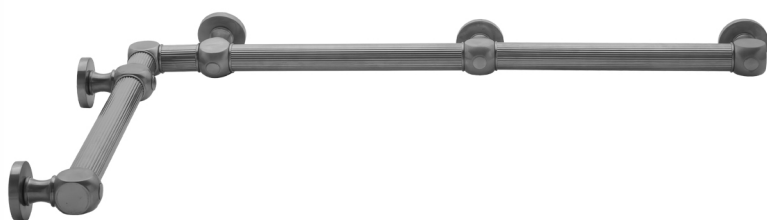

G71 32" x 60" Inside Corner Grab Bar

Model #: **G71-32-60-IC-**

FEATURES:

- ADA compliant when properly installed
- All brass construction, fully polished & plated
- All grab bars can be custom sized. Contact JACLO for pricing & availability
- Optional handshower sliders and toilet paper/wash cloth holders can be added only upon initial order
- Grab bars over 32" REQUIRE a middle post

AVAILABLE FINISHES:

Polished Chrome (PCH)	Satin Chrome (SC)	Bronze Umber (BU)
Satin Nickel (SN)	Pewter (PEW)	Caramel Bronze (CB)
Polished Nickel (PN)	Antique Brass (AB)	Antique Copper (ACU)
Oil-Rubbed Bronze (ORB)	Polished Brass (PB)	Polished Copper (PCU)
Vintage Bronze (VB)	Satin Brass (SB)	Rose Gold (RG)
Matte Black (MBK)	Satin Gold (SG)	Polished Gold (PG)
Black Nickel (BKN)	Bombay Gold (BG)	Jewelers Gold (JG)
Europa Bronze (EB)	White (WH)	Sedona Beige (SDB)
Tristan Brass (TB)	Unlacquered Brass (ULB)	Satin Cooper (SCU)