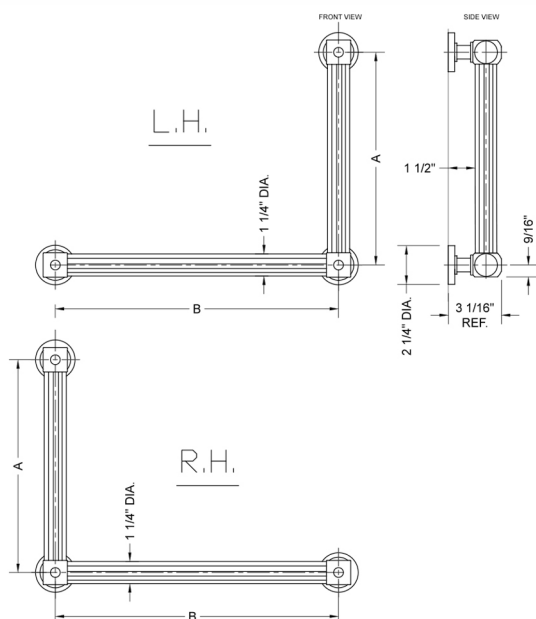

## G71 12H x 24W 90° Left Hand Grab Bar

Model #: **G71-12H-24W-LH-**

### FEATURES:

- ADA compliant when properly installed
- All brass construction, fully polished & plated
- All grab bars can be custom sized. Contact JACLO for pricing & availability
- Optional handshower sliders and toilet paper/wash cloth holders can be added only upon initial order
- Grab bars over 32" REQUIRE a middle post

### SPECIFICATION DRAWING:

BRASS LUXURY GRAB BAR			
PART. #	DESCRIPTION	A H	B W
G71-12H-12W	CENTER TO CENTER	12"	12"
G71-12H-16W	CENTER TO CENTER	12"	16"
G71-12H-24W	CENTER TO CENTER	12"	24"
G71-12H-32W	CENTER TO CENTER	12"	32"
G71-16H-12W	CENTER TO CENTER	16"	12"
G71-16H-16W	CENTER TO CENTER	16"	16"
G71-16H-24W	CENTER TO CENTER	16"	24"
G71-16H-32W	CENTER TO CENTER	16"	32"
G71-24H-12W	CENTER TO CENTER	24"	12"
G71-24H-16W	CENTER TO CENTER	24"	16"
G71-24H-24W	CENTER TO CENTER	24"	24"
G71-24H-32W	CENTER TO CENTER	24"	32"
G71-32H-12W	CENTER TO CENTER	32"	12"
G71-32H-16W	CENTER TO CENTER	32"	16"
G71-32H-24W	CENTER TO CENTER	32"	24"
G71-32H-32W	CENTER TO CENTER	32"	32"