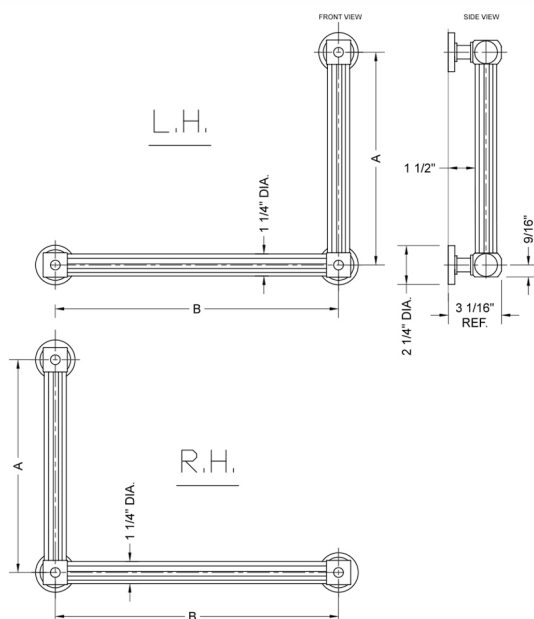

## G71 12" x 12" 90° Grab Bar

Model #: **G71-12H-12W-**

### FEATURES:

- ADA compliant when properly installed
- All brass construction, fully polished & plated
- All grab bars can be custom sized. Contact JACLO for pricing & availability
- Optional handshower sliders and toilet paper/wash cloth holders can be added only upon initial order
- Grab bars over 32" REQUIRE a middle post

### SPECIFICATION DRAWING:

BRASS LUXURY GRAB BAR			
PART. #	DESCRIPTION	A H	B W
G71-12H-12W	CENTER TO CENTER	12"	12"
G71-12H-16W	CENTER TO CENTER	12"	16"
G71-12H-24W	CENTER TO CENTER	12"	24"
G71-12H-32W	CENTER TO CENTER	12"	32"
G71-16H-12W	CENTER TO CENTER	16"	12"
G71-16H-16W	CENTER TO CENTER	16"	16"
G71-16H-24W	CENTER TO CENTER	16"	24"
G71-16H-32W	CENTER TO CENTER	16"	32"
G71-24H-12W	CENTER TO CENTER	24"	12"
G71-24H-16W	CENTER TO CENTER	24"	16"
G71-24H-24W	CENTER TO CENTER	24"	24"
G71-24H-32W	CENTER TO CENTER	24"	32"
G71-32H-12W	CENTER TO CENTER	32"	12"
G71-32H-16W	CENTER TO CENTER	32"	16"
G71-32H-24W	CENTER TO CENTER	32"	24"
G71-32H-32W	CENTER TO CENTER	32"	32"