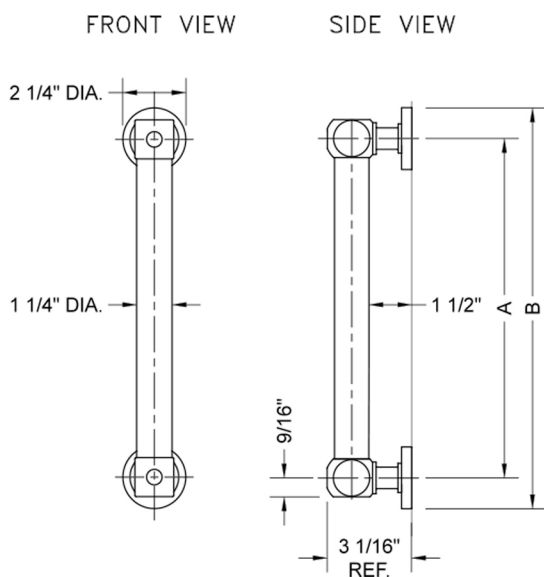

36" G70 Straight Grab Bar

Model #: G70-36-

FEATURES:

- ADA compliant when properly installed
- All brass construction, fully polished & plated
- All grab bars can be custom sized. Contact JACLO for pricing & availability
- Optional handshower sliders and toilet paper/wash cloth holders can be added only upon initial order
- Grab bars over 32" REQUIRE a middle post

SPECIFICATION DRAWING:

BRASS LUXURY GRAB BARS			
PART. #	DESCRIPTION	A	B
G70-12-XX	12" GRAB BAR	12"	14 1/4"
G70-16-XX	16" GRAB BAR	16"	18 1/4"
G70-18-XX	18" GRAB BAR	18"	20 1/4"
G70-24-XX	24" GRAB BAR	24"	26 1/4"
G70-32-XX	32" GRAB BAR	32"	34 1/4"
<i>*NOTE: GRAB BARS OVER 32" REQUIRE A MIDDLE POST</i>			
G70-36-XX	36" GRAB BAR	36"	38 1/4"
G70-42-XX	42" GRAB BAR	42"	44 1/4"
G70-48-XX	48" GRAB BAR	48"	50 1/4"
G70-60-XX	60" GRAB BAR	60"	62 1/4"