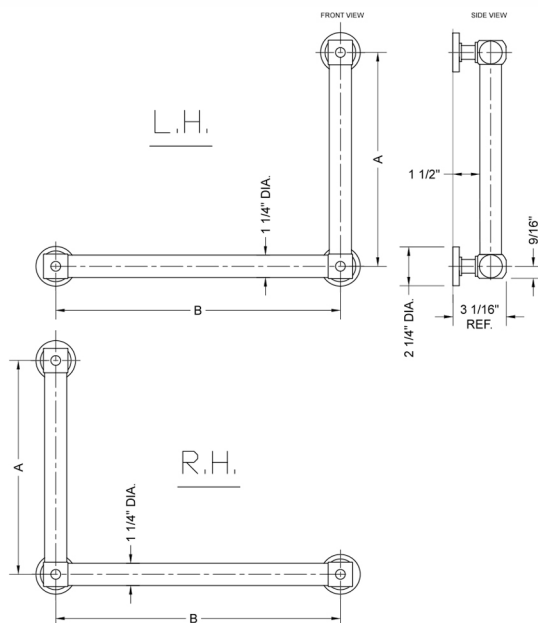

G70 24H x 24W 90° Grab Bar

Model #: **G70-24H-24W-**

FEATURES:

- ADA compliant when properly installed
- All brass construction, fully polished & plated
- All grab bars can be custom sized. Contact JACLO for pricing & availability
- Optional handshower sliders and toilet paper/wash cloth holders can be added only upon initial order
- Grab bars over 32" REQUIRE a middle post

SPECIFICATION DRAWING:

BRASS LUXURY GRAB BAR			
PART #	DESCRIPTION	A H	B W
G70-12H-12W	CENTER TO CENTER	12"	12"
G70-12H-16W	CENTER TO CENTER	12"	16"
G70-12H-24W	CENTER TO CENTER	12"	24"
G70-12H-32W	CENTER TO CENTER	12"	32"
G70-16H-12W	CENTER TO CENTER	16"	12"
G70-16H-16W	CENTER TO CENTER	16"	16"
G70-16H-24W	CENTER TO CENTER	16"	24"
G70-16H-32W	CENTER TO CENTER	16"	32"
G70-24H-12W	CENTER TO CENTER	24"	12"
G70-24H-16W	CENTER TO CENTER	24"	16"
G70-24H-24W	CENTER TO CENTER	24"	24"
G70-24H-32W	CENTER TO CENTER	24"	32"
G70-32H-12W	CENTER TO CENTER	32"	12"
G70-32H-16W	CENTER TO CENTER	32"	16"
G70-32H-24W	CENTER TO CENTER	32"	24"
G70-32H-32W	CENTER TO CENTER	32"	32"