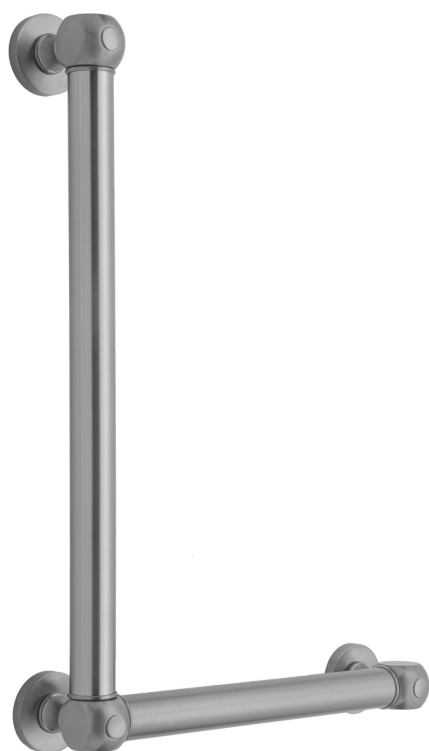

## G70 24H x 16W 90° Right Hand Grab Bar

Model #: **G70-24H-16W-RH-**

### FEATURES:

- ADA compliant when properly installed
- All brass construction, fully polished & plated
- All grab bars can be custom sized. Contact JACLO for pricing & availability
- Optional handshower sliders and toilet paper/wash cloth holders can be added only upon initial order
- Grab bars over 32" REQUIRE a middle post

### AVAILABLE FINISHES:

Polished Chrome (PCH)	Satin Chrome (SC)	Bronze Umber (BU)
Satin Nickel (SN)	Pewter (PEW)	Caramel Bronze (CB)
Polished Nickel (PN)	Antique Brass (AB)	Antique Copper (ACU)
Oil-Rubbed Bronze (ORB)	Polished Brass (PB)	Polished Copper (PCU)
Vintage Bronze (VB)	Satin Brass (SB)	Rose Gold (RG)
Matte Black (MBK)	Satin Gold (SG)	Polished Gold (PG)
Black Nickel (BKN)	Bombay Gold (BG)	Jewelers Gold (JG)
Europa Bronze (EB)	White (WH)	Sedona Beige (SDB)
Tristan Brass (TB)	Unlacquered Brass (ULB)	Satin Cooper (SCU)

### SPECIFICATION DRAWING:

BRASS LUXURY GRAB BAR			
PART #	DESCRIPTION	A H	B W
G70-12H-12W	CENTER TO CENTER	12"	12"
G70-12H-16W	CENTER TO CENTER	12"	16"
G70-12H-24W	CENTER TO CENTER	12"	24"
G70-12H-32W	CENTER TO CENTER	12"	32"
G70-16H-12W	CENTER TO CENTER	16"	12"
G70-16H-16W	CENTER TO CENTER	16"	16"
G70-16H-24W	CENTER TO CENTER	16"	24"
G70-16H-32W	CENTER TO CENTER	16"	32"
G70-24H-12W	CENTER TO CENTER	24"	12"
G70-24H-16W	CENTER TO CENTER	24"	16"
G70-24H-24W	CENTER TO CENTER	24"	24"
G70-24H-32W	CENTER TO CENTER	24"	32"
G70-32H-12W	CENTER TO CENTER	32"	12"
G70-32H-16W	CENTER TO CENTER	32"	16"
G70-32H-24W	CENTER TO CENTER	32"	24"
G70-32H-32W	CENTER TO CENTER	32"	32"