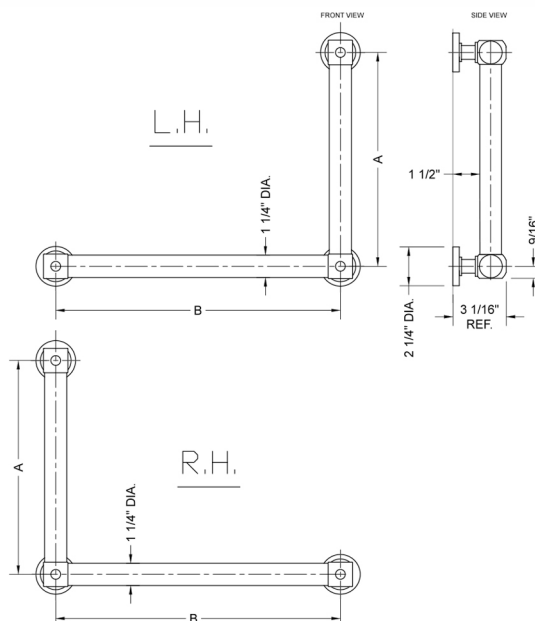

## G70 24H x 16W 90° Right Hand Grab Bar

Model #: **G70-24H-16W-RH-**

### FEATURES:

- ADA compliant when properly installed
- All brass construction, fully polished & plated
- All grab bars can be custom sized. Contact JACLO for pricing & availability
- Optional handshower sliders and toilet paper/wash cloth holders can be added only upon initial order
- Grab bars over 32" REQUIRE a middle post

### SPECIFICATION DRAWING:

BRASS LUXURY GRAB BAR			
PART #	DESCRIPTION	A H	B W
G70-12H-12W	CENTER TO CENTER	12"	12"
G70-12H-16W	CENTER TO CENTER	12"	16"
G70-12H-24W	CENTER TO CENTER	12"	24"
G70-12H-32W	CENTER TO CENTER	12"	32"
G70-16H-12W	CENTER TO CENTER	16"	12"
G70-16H-16W	CENTER TO CENTER	16"	16"
G70-16H-24W	CENTER TO CENTER	16"	24"
G70-16H-32W	CENTER TO CENTER	16"	32"
G70-24H-12W	CENTER TO CENTER	24"	12"
G70-24H-16W	CENTER TO CENTER	24"	16"
G70-24H-24W	CENTER TO CENTER	24"	24"
G70-24H-32W	CENTER TO CENTER	24"	32"
G70-32H-12W	CENTER TO CENTER	32"	12"
G70-32H-16W	CENTER TO CENTER	32"	16"
G70-32H-24W	CENTER TO CENTER	32"	24"
G70-32H-32W	CENTER TO CENTER	32"	32"