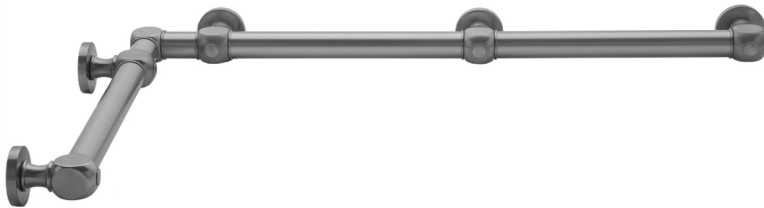

G70 24" x 60" Inside Corner Grab Bar

Model #: G70-24-60-IC-

FEATURES:

- ADA compliant when properly installed
- All brass construction, fully polished & plated
- All grab bars can be custom sized. Contact JACLO for pricing & availability
- Optional handshower sliders and toilet paper/wash cloth holders can be added only upon initial order
- Grab bars over 32" REQUIRE a middle post

AVAILABLE FINISHES:

Polished Chrome (PCH)	Satin Chrome (SC)	Bronze Umber (BU)
Satin Nickel (SN)	Pewter (PEW)	Caramel Bronze (CB)
Polished Nickel (PN)	Antique Brass (AB)	Antique Copper (ACU)
Oil-Rubbed Bronze (ORB)	Polished Brass (PB)	Polished Copper (PCU)
Vintage Bronze (VB)	Satin Brass (SB)	Rose Gold (RG)
Matte Black (MBK)	Satin Gold (SG)	Polished Gold (PG)
Black Nickel (BKN)	Bombay Gold (BG)	Jewelers Gold (JG)
Europa Bronze (EB)	White (WH)	Sedona Beige (SDB)
Tristan Brass (TB)	Unlacquered Brass (ULB)	Satin Cooper (SCU)