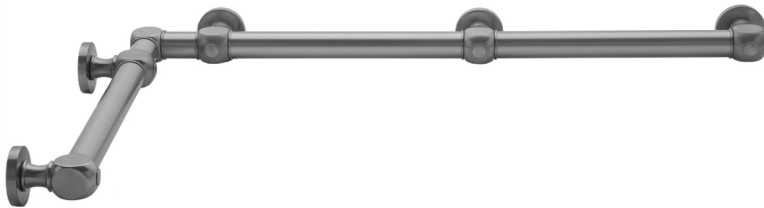

G70 16" x 60" Inside Corner Grab Bar

Model #: G70-16-60-IC-

FEATURES:

- ADA compliant when properly installed
- All brass construction, fully polished & plated
- All grab bars can be custom sized. Contact JACLO for pricing & availability
- Optional handshower sliders and toilet paper/wash cloth holders can be added only upon initial order
- Grab bars over 32" REQUIRE a middle post

AVAILABLE FINISHES:

Polished Chrome (PCH)	Satin Chrome (SC)	Bronze Umber (BU)
Satin Nickel (SN)	Pewter (PEW)	Caramel Bronze (CB)
Polished Nickel (PN)	Antique Brass (AB)	Antique Copper (ACU)
Oil-Rubbed Bronze (ORB)	Polished Brass (PB)	Polished Copper (PCU)
Vintage Bronze (VB)	Satin Brass (SB)	Rose Gold (RG)
Matte Black (MBK)	Satin Gold (SG)	Polished Gold (PG)
Black Nickel (BKN)	Bombay Gold (BG)	Jewelers Gold (JG)
Europa Bronze (EB)	White (WH)	Sedona Beige (SDB)
Tristan Brass (TB)	Unlacquered Brass (ULB)	Satin Cooper (SCU)