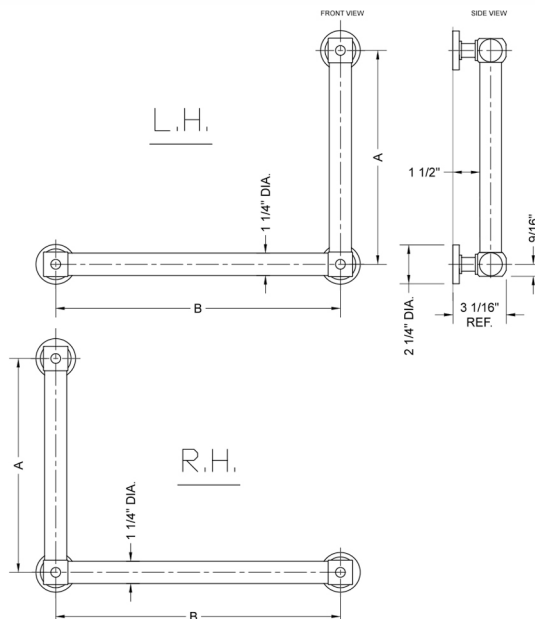

G70 12H x 24W 90° Right Hand Grab Bar

Model #: **G70-12H-24W-RH-**

FEATURES:

- ADA compliant when properly installed
- All brass construction, fully polished & plated
- All grab bars can be custom sized. Contact JACLO for pricing & availability
- Optional handshower sliders and toilet paper/wash cloth holders can be added only upon initial order
- Grab bars over 32" REQUIRE a middle post

SPECIFICATION DRAWING:

BRASS LUXURY GRAB BAR			
PART #	DESCRIPTION	A H	B W
G70-12H-12W	CENTER TO CENTER	12"	12"
G70-12H-16W	CENTER TO CENTER	12"	16"
G70-12H-24W	CENTER TO CENTER	12"	24"
G70-12H-32W	CENTER TO CENTER	12"	32"
G70-16H-12W	CENTER TO CENTER	16"	12"
G70-16H-16W	CENTER TO CENTER	16"	16"
G70-16H-24W	CENTER TO CENTER	16"	24"
G70-16H-32W	CENTER TO CENTER	16"	32"
G70-24H-12W	CENTER TO CENTER	24"	12"
G70-24H-16W	CENTER TO CENTER	24"	16"
G70-24H-24W	CENTER TO CENTER	24"	24"
G70-24H-32W	CENTER TO CENTER	24"	32"
G70-32H-12W	CENTER TO CENTER	32"	12"
G70-32H-16W	CENTER TO CENTER	32"	16"
G70-32H-24W	CENTER TO CENTER	32"	24"
G70-32H-32W	CENTER TO CENTER	32"	32"