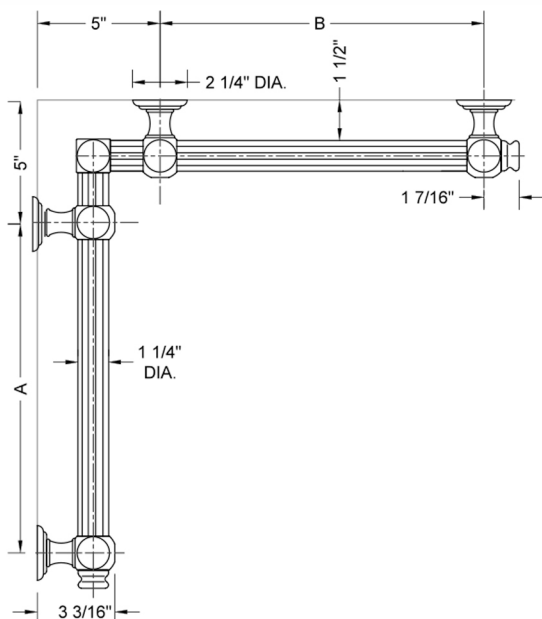

## G61 24" x 24" Inside Corner Grab Bar

Model #: **G61-24-24-IC-**

### FEATURES:

- ADA compliant when properly installed
- All brass construction, fully polished & plated
- All grab bars can be custom sized. Contact JACLO for pricing & availability
- Optional handshower sliders and toilet paper/wash cloth holders can be added only upon initial order
- Grab bars over 32" REQUIRE a middle post

### SPECIFICATION DRAWING:

BRASS LUXURY GRAB BAR							
PART. #	DESCRIPTION	A	B	PART. #	DESCRIPTION	A	B
G61-12-12-IC	CENTER OF POST	12"	12"	G61-24-36-IC	CENTER OF POST	24"	36"
G61-12-16-IC	CENTER OF POST	12"	16"	G61-24-48-IC	CENTER OF POST	24"	48"
G61-12-24-IC	CENTER OF POST	12"	24"	G61-24-60-IC	CENTER OF POST	24"	60"
G61-12-32-IC	CENTER OF POST	12"	32"				
				G61-32-32-IC	CENTER OF POST	32"	32"
G61-12-36-IC	CENTER OF POST	12"	36"	G61-32-36-IC	CENTER OF POST	32"	36"
G61-12-48-IC	CENTER OF POST	12"	48"	G61-32-48-IC	CENTER OF POST	32"	48"
G61-12-60-IC	CENTER OF POST	12"	60"	G61-32-60-IC	CENTER OF POST	32"	60"
G61-16-16-IC	CENTER OF POST	16"	16"	G61-36-36-IC	CENTER OF POST	36"	36"
G61-16-24-IC	CENTER OF POST	16"	24"	G61-36-48-IC	CENTER OF POST	36"	48"
G61-16-32-IC	CENTER OF POST	16"	32"	G61-36-60-IC	CENTER OF POST	36"	60"
G61-16-36-IC	CENTER OF POST	16"	36"	G61-48-48-IC	CENTER OF POST	48"	48"
G61-16-48-IC	CENTER OF POST	16"	48"	G61-48-60-IC	CENTER OF POST	48"	60"
G61-16-60-IC	CENTER OF POST	16"	60"				
				G61-60-60-IC	CENTER OF POST	60"	60"
G61-24-24-IC	CENTER OF POST	24"	24"				
G61-24-32-IC	CENTER OF POST	24"	32"				