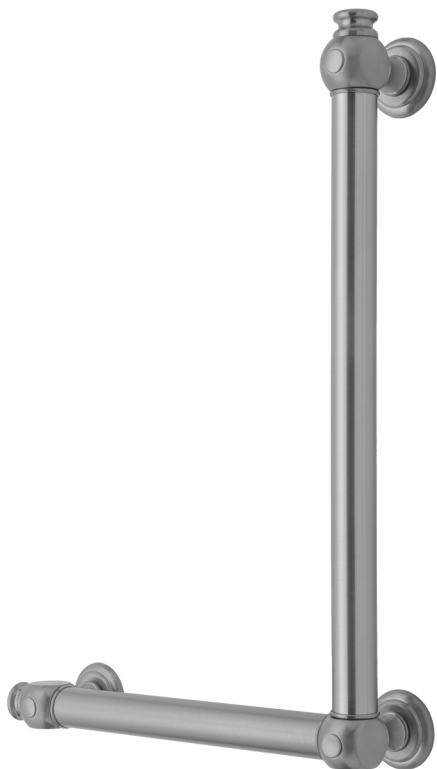

G60 32H x 16W 90° Left Hand Grab Bar

Model #: **G60-32H-16W-LH-**

FEATURES:

- ADA compliant when properly installed
- All brass construction, fully polished & plated
- All grab bars can be custom sized. Contact JACLO for pricing & availability
- Optional handshower sliders and toilet paper/wash cloth holders can be added only upon initial order
- Grab bars over 32" REQUIRE a middle post

AVAILABLE FINISHES:

Polished Chrome (PCH)	Satin Chrome (SC)	Bronze Umber (BU)
Satin Nickel (SN)	Pewter (PEW)	Caramel Bronze (CB)
Polished Nickel (PN)	Antique Brass (AB)	Antique Copper (ACU)
Oil-Rubbed Bronze (ORB)	Polished Brass (PB)	Polished Copper (PCU)
Vintage Bronze (VB)	Satin Brass (SB)	Rose Gold (RG)
Matte Black (MBK)	Satin Gold (SG)	Polished Gold (PG)
Black Nickel (BKN)	Bombay Gold (BG)	Jewelers Gold (JG)
Europa Bronze (EB)	White (WH)	Sedona Beige (SDB)
Tristan Brass (TB)	Unlacquered Brass (ULB)	Satin Cooper (SCU)

SPECIFICATION DRAWING:

BRASS LUXURY GRAB BAR			
PART. #	DESCRIPTION	A H	B W
G60-12H-12W	CENTER TO CENTER	12"	12"
G60-12H-16W	CENTER TO CENTER	12"	16"
G60-12H-24W	CENTER TO CENTER	12"	24"
G60-12H-32W	CENTER TO CENTER	12"	32"
G60-16H-12W	CENTER TO CENTER	16"	12"
G60-16H-16W	CENTER TO CENTER	16"	16"
G60-16H-24W	CENTER TO CENTER	16"	24"
G60-16H-32W	CENTER TO CENTER	16"	32"
G60-24H-12W	CENTER TO CENTER	24"	12"
G60-24H-16W	CENTER TO CENTER	24"	16"
G60-24H-24W	CENTER TO CENTER	24"	24"
G60-24H-32W	CENTER TO CENTER	24"	32"
G60-32H-12W	CENTER TO CENTER	32"	12"
G60-32H-16W	CENTER TO CENTER	32"	16"
G60-32H-24W	CENTER TO CENTER	32"	24"
G60-32H-32W	CENTER TO CENTER	32"	32"