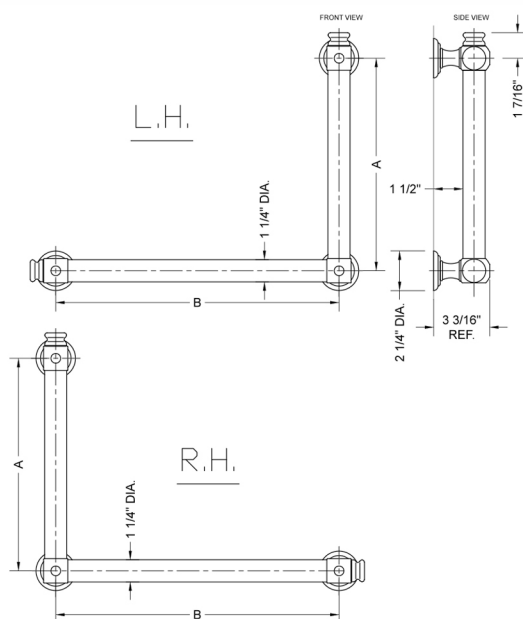

G60 32H x 16W 90° Left Hand Grab Bar

Model #: **G60-32H-16W-LH-**

FEATURES:

- ADA compliant when properly installed
- All brass construction, fully polished & plated
- All grab bars can be custom sized. Contact JACLO for pricing & availability
- Optional handshower sliders and toilet paper/wash cloth holders can be added only upon initial order
- Grab bars over 32" REQUIRE a middle post

SPECIFICATION DRAWING:

BRASS LUXURY GRAB BAR			
PART. #	DESCRIPTION	A H	B W
G60-12H-12W	CENTER TO CENTER	12"	12"
G60-12H-16W	CENTER TO CENTER	12"	16"
G60-12H-24W	CENTER TO CENTER	12"	24"
G60-12H-32W	CENTER TO CENTER	12"	32"
G60-16H-12W	CENTER TO CENTER	16"	12"
G60-16H-16W	CENTER TO CENTER	16"	16"
G60-16H-24W	CENTER TO CENTER	16"	24"
G60-16H-32W	CENTER TO CENTER	16"	32"
G60-24H-12W	CENTER TO CENTER	24"	12"
G60-24H-16W	CENTER TO CENTER	24"	16"
G60-24H-24W	CENTER TO CENTER	24"	24"
G60-24H-32W	CENTER TO CENTER	24"	32"
G60-32H-12W	CENTER TO CENTER	32"	12"
G60-32H-16W	CENTER TO CENTER	32"	16"
G60-32H-24W	CENTER TO CENTER	32"	24"
G60-32H-32W	CENTER TO CENTER	32"	32"