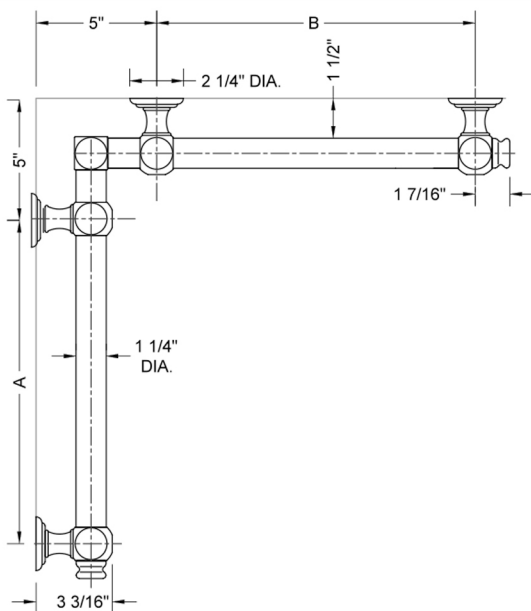

G60 24" x 60" Inside Corner Grab Bar

Model #: G60-24-60-IC-

FEATURES:

- ADA compliant when properly installed
- All brass construction, fully polished & plated
- All grab bars can be custom sized. Contact JACLO for pricing & availability
- Optional handshower sliders and toilet paper/wash cloth holders can be added only upon initial order
- Grab bars over 32" REQUIRE a middle post

SPECIFICATION DRAWING:

BRASS LUXURY GRAB BAR							
PART #	DESCRIPTION	A	B	PART #	DESCRIPTION	A	B
G60-12-12-IC	CENTER OF POST	12"	12"	G60-24-36-IC	CENTER OF POST	24"	36"
G60-12-16-IC	CENTER OF POST	12"	16"	G60-24-48-IC	CENTER OF POST	24"	48"
G60-12-24-IC	CENTER OF POST	12"	24"	G60-24-60-IC	CENTER OF POST	24"	60"
G60-12-32-IC	CENTER OF POST	12"	32"				
G60-12-36-IC	CENTER OF POST	12"	36"	G60-32-32-IC	CENTER OF POST	32"	32"
G60-12-48-IC	CENTER OF POST	12"	48"	G60-32-36-IC	CENTER OF POST	32"	36"
G60-12-60-IC	CENTER OF POST	12"	60"	G60-32-48-IC	CENTER OF POST	32"	48"
				G60-32-60-IC	CENTER OF POST	32"	60"
G60-16-16-IC	CENTER OF POST	16"	16"				
G60-16-24-IC	CENTER OF POST	16"	24"	G60-36-36-IC	CENTER OF POST	36"	36"
G60-16-32-IC	CENTER OF POST	16"	32"	G60-36-48-IC	CENTER OF POST	36"	48"
				G60-36-60-IC	CENTER OF POST	36"	60"
G60-16-36-IC	CENTER OF POST	16"	36"				
G60-16-48-IC	CENTER OF POST	16"	48"	G60-48-48-IC	CENTER OF POST	48"	48"
G60-16-60-IC	CENTER OF POST	16"	60"	G60-48-60-IC	CENTER OF POST	48"	60"
G60-24-24-IC	CENTER OF POST	24"	24"	G60-60-60-IC	CENTER OF POST	60"	60"
G60-24-32-IC	CENTER OF POST	24"	32"				