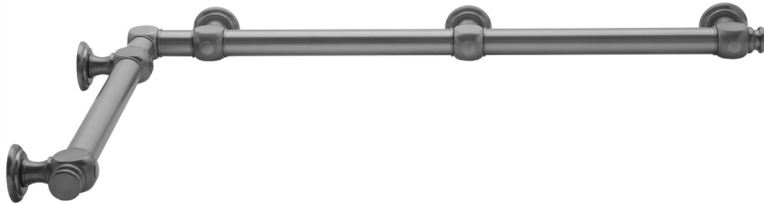

G60 24" x 60" Inside Corner Grab Bar

Model #: G60-24-60-IC-

FEATURES:

- ADA compliant when properly installed
- All brass construction, fully polished & plated
- All grab bars can be custom sized. Contact JACLO for pricing & availability
- Optional handshower sliders and toilet paper/wash cloth holders can be added only upon initial order
- Grab bars over 32" REQUIRE a middle post

AVAILABLE FINISHES:

Polished Chrome (PCH)	Satin Chrome (SC)	Bronze Umber (BU)
Satin Nickel (SN)	Pewter (PEW)	Caramel Bronze (CB)
Polished Nickel (PN)	Antique Brass (AB)	Antique Copper (ACU)
Oil-Rubbed Bronze (ORB)	Polished Brass (PB)	Polished Copper (PCU)
Vintage Bronze (VB)	Satin Brass (SB)	Rose Gold (RG)
Matte Black (MBK)	Satin Gold (SG)	Polished Gold (PG)
Black Nickel (BKN)	Bombay Gold (BG)	Jewelers Gold (JG)
Europa Bronze (EB)	White (WH)	Sedona Beige (SDB)
Tristan Brass (TB)	Unlacquered Brass (ULB)	Satin Cooper (SCU)