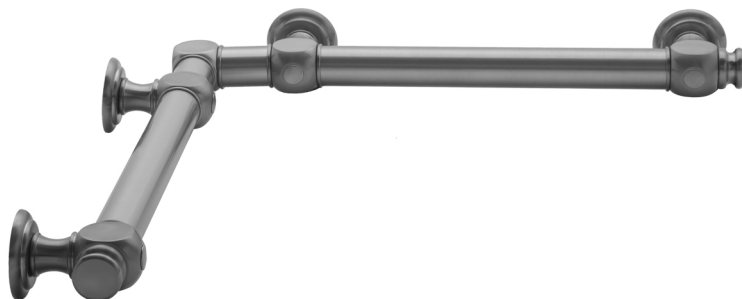

G60 24" x 32" Inside Corner Grab Bar

Model #: G60-24-32-IC-

FEATURES:

- ADA compliant when properly installed
- All brass construction, fully polished & plated
- All grab bars can be custom sized. Contact JACLO for pricing & availability
- Optional handshower sliders and toilet paper/wash cloth holders can be added only upon initial order
- Grab bars over 32" REQUIRE a middle post

AVAILABLE FINISHES:

| | | |
|-------------------------|-------------------------|-----------------------|
| Polished Chrome (PCH) | Satin Chrome (SC) | Bronze Umber (BU) |
| Satin Nickel (SN) | Pewter (PEW) | Caramel Bronze (CB) |
| Polished Nickel (PN) | Antique Brass (AB) | Antique Copper (ACU) |
| Oil-Rubbed Bronze (ORB) | Polished Brass (PB) | Polished Copper (PCU) |
| Vintage Bronze (VB) | Satin Brass (SB) | Rose Gold (RG) |
| Matte Black (MBK) | Satin Gold (SG) | Polished Gold (PG) |
| Black Nickel (BKN) | Bombay Gold (BG) | Jewelers Gold (JG) |
| Europa Bronze (EB) | White (WH) | Sedona Beige (SDB) |
| Tristan Brass (TB) | Unlacquered Brass (ULB) | Satin Cooper (SCU) |