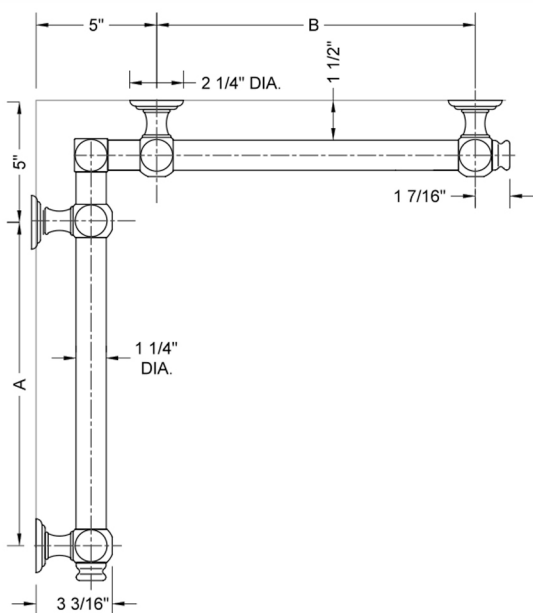

G60 24" x 32" Inside Corner Grab Bar

Model #: G60-24-32-IC-

FEATURES:

- ADA compliant when properly installed
- All brass construction, fully polished & plated
- All grab bars can be custom sized. Contact JACLO for pricing & availability
- Optional handshower sliders and toilet paper/wash cloth holders can be added only upon initial order
- Grab bars over 32" REQUIRE a middle post

SPECIFICATION DRAWING:

| BRASS LUXURY GRAB BAR | | | | | | | |
|-----------------------|----------------|-----|-----|--------------|----------------|-----|-----|
| PART. # | DESCRIPTION | A | B | PART. # | DESCRIPTION | A | B |
| G60-12-12-IC | CENTER OF POST | 12" | 12" | G60-24-36-IC | CENTER OF POST | 24" | 36" |
| G60-12-16-IC | CENTER OF POST | 12" | 16" | G60-24-48-IC | CENTER OF POST | 24" | 48" |
| G60-12-24-IC | CENTER OF POST | 12" | 24" | G60-24-60-IC | CENTER OF POST | 24" | 60" |
| G60-12-32-IC | CENTER OF POST | 12" | 32" | | | | |
| | | | | G60-32-32-IC | CENTER OF POST | 32" | 32" |
| G60-12-36-IC | CENTER OF POST | 12" | 36" | G60-32-36-IC | CENTER OF POST | 32" | 36" |
| G60-12-48-IC | CENTER OF POST | 12" | 48" | G60-32-48-IC | CENTER OF POST | 32" | 48" |
| G60-12-60-IC | CENTER OF POST | 12" | 60" | G60-32-60-IC | CENTER OF POST | 32" | 60" |
| | | | | | | | |
| G60-16-16-IC | CENTER OF POST | 16" | 16" | G60-36-36-IC | CENTER OF POST | 36" | 36" |
| G60-16-24-IC | CENTER OF POST | 16" | 24" | G60-36-48-IC | CENTER OF POST | 36" | 48" |
| G60-16-32-IC | CENTER OF POST | 16" | 32" | G60-36-60-IC | CENTER OF POST | 36" | 60" |
| | | | | | | | |
| G60-16-36-IC | CENTER OF POST | 16" | 36" | G60-48-48-IC | CENTER OF POST | 48" | 48" |
| G60-16-48-IC | CENTER OF POST | 16" | 48" | G60-48-60-IC | CENTER OF POST | 48" | 60" |
| G60-16-60-IC | CENTER OF POST | 16" | 60" | | | | |
| | | | | G60-60-60-IC | CENTER OF POST | 60" | 60" |
| | | | | | | | |
| G60-24-24-IC | CENTER OF POST | 24" | 24" | | | | |
| G60-24-32-IC | CENTER OF POST | 24" | 32" | | | | |