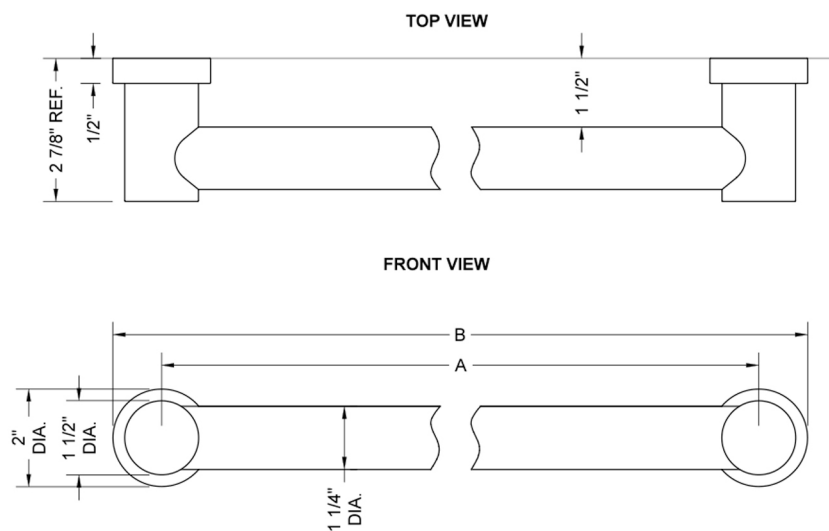

42" G40 Straight Grab Bar

Model #: G40-42-

FEATURES:

- ADA compliant when properly installed
- All brass construction, fully polished & plated
- Style to complement Contempo collection
- All grab bars can be custom sized. Contact JACLO for pricing & availability
- Optional handshower sliders and toilet paper/wash cloth holders can be added only upon initial order

SPECIFICATION DRAWING:

BRASS LUXURY GRAB BARS			
PART. #	DESCRIPTION	A	B
G40-12-XX	12" GRAB BAR	12"	14"
G40-16-XX	16" GRAB BAR	16"	18"
G40-18-XX	18" GRAB BAR	18"	20"
G40-24-XX	24" GRAB BAR	24"	26"
G40-32-XX	32" GRAB BAR	32"	34"
G40-36-XX	36" GRAB BAR	36"	38"
G40-42-XX	42" GRAB BAR	42"	44"
G40-48-XX	48" GRAB BAR	48"	50"