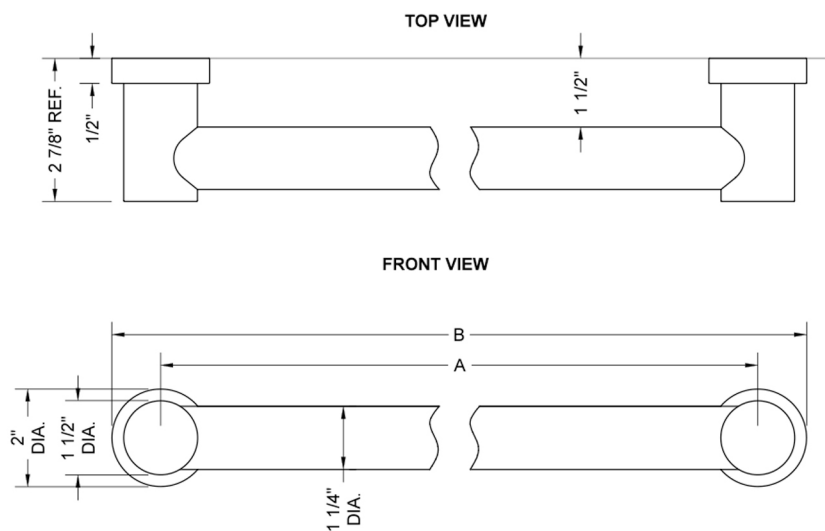

36" G40 Straight Grab Bar

Model #: G40-36-

FEATURES:

- ADA compliant when properly installed
- All brass construction, fully polished & plated
- Style to complement Contempo collection
- All grab bars can be custom sized. Contact JACLO for pricing & availability
- Optional handshower sliders and toilet paper/wash cloth holders can be added only upon initial order

SPECIFICATION DRAWING:

BRASS LUXURY GRAB BARS			
PART. #	DESCRIPTION	A	B
G40-12-XX	12" GRAB BAR	12"	14"
G40-16-XX	16" GRAB BAR	16"	18"
G40-18-XX	18" GRAB BAR	18"	20"
G40-24-XX	24" GRAB BAR	24"	26"
G40-32-XX	32" GRAB BAR	32"	34"
G40-36-XX	36" GRAB BAR	36"	38"
G40-42-XX	42" GRAB BAR	42"	44"
G40-48-XX	48" GRAB BAR	48"	50"