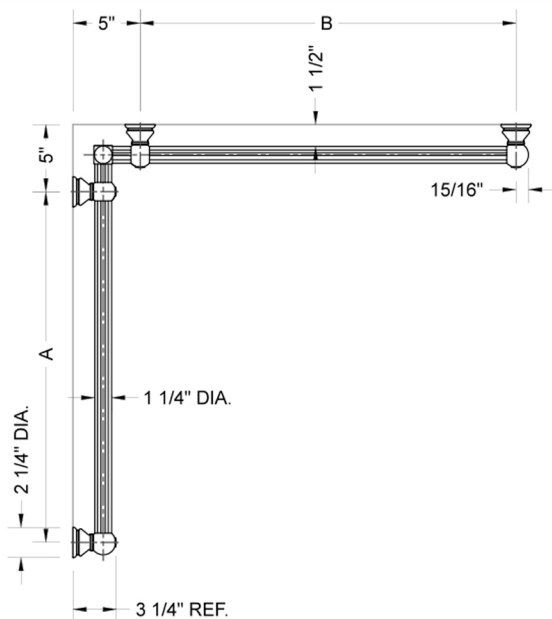

G33 60" x 60" Inside Corner Grab Bar

Model #: G33-60-60-IC-

FEATURES:

- ADA compliant when properly installed
- All brass construction, fully polished & plated
- All grab bars can be custom sized. Contact JACLO for pricing & availability
- Optional handshower sliders and toilet paper/wash cloth holders can be added only upon initial order
- Grab bars over 32" REQUIRE a middle post

SPECIFICATION DRAWING:

BRASS LUXURY GRAB BAR							
PART. #	DESCRIPTION	A	B	PART. #	DESCRIPTION	A	B
G33-12-12-IC	CENTER OF POST	12"	12"	G33-24-36-IC	CENTER OF POST	24"	36"
G33-12-16-IC	CENTER OF POST	12"	16"	G33-24-48-IC	CENTER OF POST	24"	48"
G33-12-24-IC	CENTER OF POST	12"	24"	G33-24-60-IC	CENTER OF POST	24"	60"
G33-12-32-IC	CENTER OF POST	12"	32"				
G33-12-36-IC	CENTER OF POST	12"	36"	G33-32-32-IC	CENTER OF POST	32"	32"
G33-12-48-IC	CENTER OF POST	12"	48"	G33-32-36-IC	CENTER OF POST	32"	36"
G33-12-60-IC	CENTER OF POST	12"	60"	G33-32-48-IC	CENTER OF POST	32"	48"
				G33-32-60-IC	CENTER OF POST	32"	60"
G33-16-16-IC	CENTER OF POST	16"	16"				
G33-16-24-IC	CENTER OF POST	16"	24"	G33-36-36-IC	CENTER OF POST	36"	36"
G33-16-32-IC	CENTER OF POST	16"	32"	G33-36-48-IC	CENTER OF POST	36"	48"
				G33-36-60-IC	CENTER OF POST	36"	60"
G33-16-36-IC	CENTER OF POST	16"	36"				
G33-16-48-IC	CENTER OF POST	16"	48"	G33-48-48-IC	CENTER OF POST	48"	48"
G33-16-60-IC	CENTER OF POST	16"	60"	G33-48-60-IC	CENTER OF POST	48"	60"
G33-24-24-IC	CENTER OF POST	24"	24"	G33-60-60-IC	CENTER OF POST	60"	60"
G33-24-32-IC	CENTER OF POST	24"	32"				