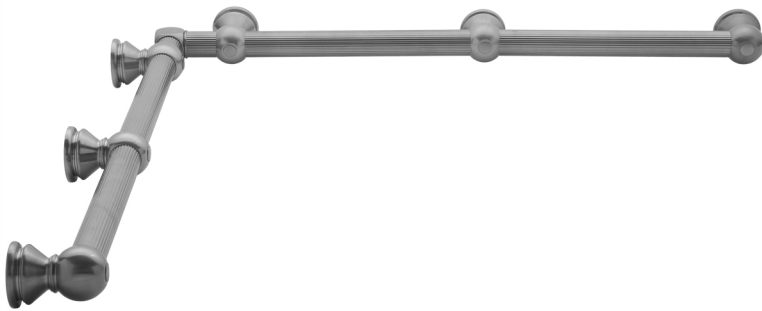

G33 60" x 60" Inside Corner Grab Bar

Model #: G33-60-60-IC-

FEATURES:

- ADA compliant when properly installed
- All brass construction, fully polished & plated
- All grab bars can be custom sized. Contact JACLO for pricing & availability
- Optional handshower sliders and toilet paper/wash cloth holders can be added only upon initial order
- Grab bars over 32" REQUIRE a middle post

AVAILABLE FINISHES:

Polished Chrome (PCH)	Satin Chrome (SC)	Bronze Umber (BU)
Satin Nickel (SN)	Pewter (PEW)	Caramel Bronze (CB)
Polished Nickel (PN)	Antique Brass (AB)	Antique Copper (ACU)
Oil-Rubbed Bronze (ORB)	Polished Brass (PB)	Polished Copper (PCU)
Vintage Bronze (VB)	Satin Brass (SB)	Rose Gold (RG)
Matte Black (MBK)	Satin Gold (SG)	Polished Gold (PG)
Black Nickel (BKN)	Bombay Gold (BG)	Jewelers Gold (JG)
Europa Bronze (EB)	White (WH)	Sedona Beige (SDB)
Tristan Brass (TB)	Unlacquered Brass (ULB)	Satin Cooper (SCU)