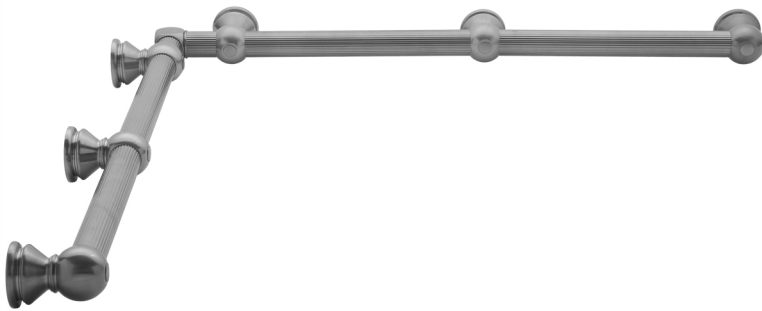

## G33 36" x 48" Inside Corner Grab Bar

**Model #: G33-36-48-IC-**

### FEATURES:

- ADA compliant when properly installed
- All brass construction, fully polished & plated
- All grab bars can be custom sized. Contact JACLO for pricing & availability
- Optional handshower sliders and toilet paper/wash cloth holders can be added only upon initial order
- Grab bars over 32" REQUIRE a middle post

### SPECIFICATION DRAWING:

BRASS LUXURY GRAB BAR							
PART. #	DESCRIPTION	A	B	PART. #	DESCRIPTION	A	B
G33-12-12-IC	CENTER OF POST	12"	12"	G33-24-36-IC	CENTER OF POST	24"	36"
G33-12-16-IC	CENTER OF POST	12"	16"	G33-24-48-IC	CENTER OF POST	24"	48"
G33-12-24-IC	CENTER OF POST	12"	24"	G33-24-60-IC	CENTER OF POST	24"	60"
G33-12-32-IC	CENTER OF POST	12"	32"				
				G33-32-32-IC	CENTER OF POST	32"	32"
G33-12-36-IC	CENTER OF POST	12"	36"	G33-32-36-IC	CENTER OF POST	32"	36"
G33-12-48-IC	CENTER OF POST	12"	48"	G33-32-48-IC	CENTER OF POST	32"	48"
G33-12-60-IC	CENTER OF POST	12"	60"	G33-32-60-IC	CENTER OF POST	32"	60"
G33-16-16-IC	CENTER OF POST	16"	16"	G33-36-36-IC	CENTER OF POST	36"	36"
G33-16-24-IC	CENTER OF POST	16"	24"	G33-36-48-IC	CENTER OF POST	36"	48"
G33-16-32-IC	CENTER OF POST	16"	32"	G33-36-60-IC	CENTER OF POST	36"	60"
G33-16-36-IC	CENTER OF POST	16"	36"	G33-48-48-IC	CENTER OF POST	48"	48"
G33-16-48-IC	CENTER OF POST	16"	48"	G33-48-60-IC	CENTER OF POST	48"	60"
G33-16-60-IC	CENTER OF POST	16"	60"				
				G33-60-60-IC	CENTER OF POST	60"	60"
G33-24-24-IC	CENTER OF POST	24"	24"				
G33-24-32-IC	CENTER OF POST	24"	32"				