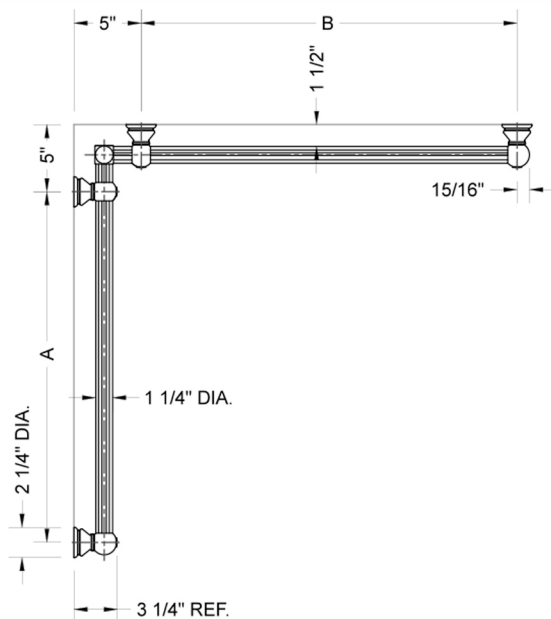

## G33 36" x 48" Inside Corner Grab Bar

**Model #: G33-36-48-IC-**

### FEATURES:

- ADA compliant when properly installed
- All brass construction, fully polished & plated
- All grab bars can be custom sized. Contact JACLO for pricing & availability
- Optional handshower sliders and toilet paper/wash cloth holders can be added only upon initial order
- Grab bars over 32" REQUIRE a middle post

### SPECIFICATION DRAWING:

BRASS LUXURY GRAB BAR							
PART. #	DESCRIPTION	A	B	PART. #	DESCRIPTION	A	B
G33-12-12-IC	CENTER OF POST	12"	12"	G33-24-36-IC	CENTER OF POST	24"	36"
G33-12-16-IC	CENTER OF POST	12"	16"	G33-24-48-IC	CENTER OF POST	24"	48"
G33-12-24-IC	CENTER OF POST	12"	24"	G33-24-60-IC	CENTER OF POST	24"	60"
G33-12-32-IC	CENTER OF POST	12"	32"				
				G33-32-32-IC	CENTER OF POST	32"	32"
G33-12-36-IC	CENTER OF POST	12"	36"	G33-32-36-IC	CENTER OF POST	32"	36"
G33-12-48-IC	CENTER OF POST	12"	48"	G33-32-48-IC	CENTER OF POST	32"	48"
G33-12-60-IC	CENTER OF POST	12"	60"	G33-32-60-IC	CENTER OF POST	32"	60"
G33-16-16-IC	CENTER OF POST	16"	16"	G33-36-36-IC	CENTER OF POST	36"	36"
G33-16-24-IC	CENTER OF POST	16"	24"	G33-36-48-IC	CENTER OF POST	36"	48"
G33-16-32-IC	CENTER OF POST	16"	32"	G33-36-60-IC	CENTER OF POST	36"	60"
G33-16-36-IC	CENTER OF POST	16"	36"	G33-48-48-IC	CENTER OF POST	48"	48"
G33-16-48-IC	CENTER OF POST	16"	48"	G33-48-60-IC	CENTER OF POST	48"	60"
G33-16-60-IC	CENTER OF POST	16"	60"				
				G33-60-60-IC	CENTER OF POST	60"	60"
G33-24-24-IC	CENTER OF POST	24"	24"				
G33-24-32-IC	CENTER OF POST	24"	32"				