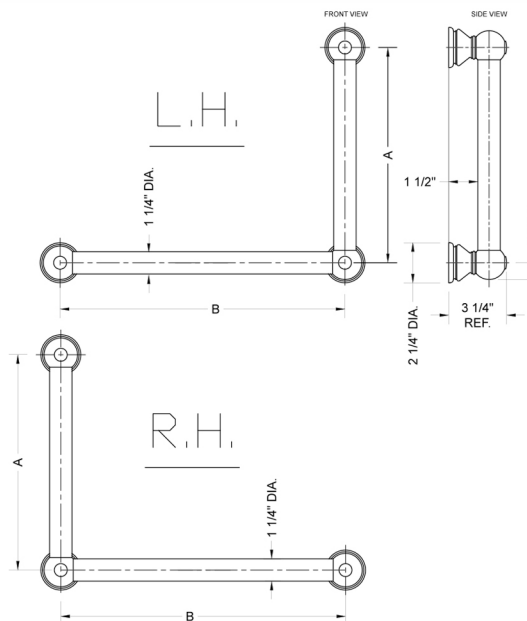

G30 24H x 24W 90° Grab Bar

Model #: G30-24H-24W-

FEATURES:

- ADA compliant when properly installed
- All brass construction, fully polished & plated
- All grab bars can be custom sized. Contact JACLO for pricing & availability
- Optional handshower sliders and toilet paper/wash cloth holders can be added only upon initial order
- Grab bars over 32" REQUIRE a middle post

SPECIFICATION DRAWING:

BRASS LUXURY GRAB BAR			
PART. #	DESCRIPTION	A H	B W
G30-12H-12W	CENTER TO CENTER	12"	12"
G30-12H-16W	CENTER TO CENTER	12"	16"
G30-12H-24W	CENTER TO CENTER	12"	24"
G30-12H-32W	CENTER TO CENTER	12"	32"
G30-16H-12W	CENTER TO CENTER	16"	12"
G30-16H-16W	CENTER TO CENTER	16"	16"
G30-16H-24W	CENTER TO CENTER	16"	24"
G30-16H-32W	CENTER TO CENTER	16"	32"
G30-24H-12W	CENTER TO CENTER	24"	12"
G30-24H-16W	CENTER TO CENTER	24"	16"
G30-24H-24W	CENTER TO CENTER	24"	24"
G30-24H-32W	CENTER TO CENTER	24"	32"
G30-32H-12W	CENTER TO CENTER	32"	12"
G30-32H-16W	CENTER TO CENTER	32"	16"
G30-32H-24W	CENTER TO CENTER	32"	24"
G30-32H-32W	CENTER TO CENTER	32"	32"