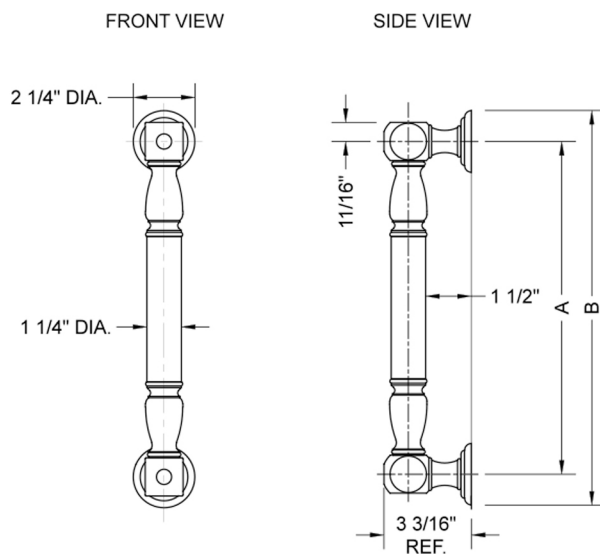

## 42" G20 Straight Grab Bar

Model #: G20-42-

### FEATURES:

- ADA compliant when properly installed
- All brass construction, fully polished & plated
- All grab bars can be custom sized. Contact JACLO for pricing & availability
- Optional handshower sliders and toilet paper/wash cloth holders can be added only upon initial order
- Grab bars over 32" REQUIRE a middle post

### SPECIFICATION DRAWING:

BRASS LUXURY GRAB BAR			
PART. #	DESCRIPTION	A	B
G20-12-XX	12" CENTER TO CENTER	12"	14 1/4"
G20-16-XX	16" CENTER TO CENTER	16"	18 1/4"
G20-18-XX	18" CENTER TO CENTER	18"	20 1/4"
G20-24-XX	24" CENTER TO CENTER	24"	26 1/4"
G20-32-XX	32" CENTER TO CENTER	32"	34 1/4"
*NOTE: GRAB BARS OVER 32" REQUIRE A MIDDLE POST			
G20-36-XX	36" CENTER TO CENTER	36"	38 1/4"
G20-42-XX	42" CENTER TO CENTER	42"	44 1/4"
G20-48-XX	48" CENTER TO CENTER	48"	50 1/4"
G20-60-XX	60" CENTER TO CENTER	60"	62 1/4"