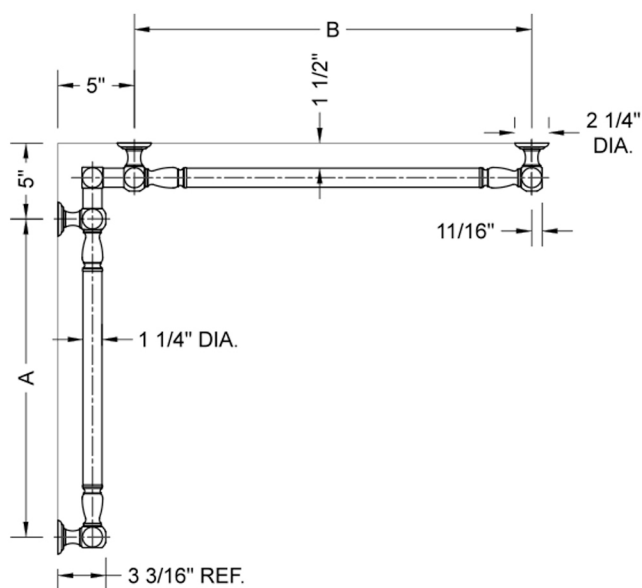

G20 36" x 36" Inside Corner Grab Bar

Model #: G20-36-36-IC-

FEATURES:

- ADA compliant when properly installed
- All brass construction, fully polished & plated
- All grab bars can be custom sized. Contact JACLO for pricing & availability
- Optional handshower sliders and toilet paper/wash cloth holders can be added only upon initial order
- Grab bars over 32" REQUIRE a middle post

SPECIFICATION DRAWING:

BRASS LUXURY GRAB BAR							
PART. #	DESCRIPTION	A	B	PART. #	DESCRIPTION	A	B
G20-12-12-IC	CENTER OF POST	12"	12"	G20-24-36-IC	CENTER OF POST	24"	36"
G20-12-16-IC	CENTER OF POST	12"	16"	G20-24-48-IC	CENTER OF POST	24"	48"
G20-12-24-IC	CENTER OF POST	12"	24"	G20-24-60-IC	CENTER OF POST	24"	60"
G20-12-32-IC	CENTER OF POST	12"	32"				
G20-12-36-IC	CENTER OF POST	12"	36"	G20-32-32-IC	CENTER OF POST	32"	32"
G20-12-48-IC	CENTER OF POST	12"	48"	G20-32-36-IC	CENTER OF POST	32"	36"
G20-12-60-IC	CENTER OF POST	12"	60"	G20-32-48-IC	CENTER OF POST	32"	48"
				G20-32-60-IC	CENTER OF POST	32"	60"
G20-16-16-IC	CENTER OF POST	16"	16"				
G20-16-24-IC	CENTER OF POST	16"	24"	G20-36-36-IC	CENTER OF POST	36"	36"
G20-16-32-IC	CENTER OF POST	16"	32"	G20-36-48-IC	CENTER OF POST	36"	48"
				G20-36-60-IC	CENTER OF POST	36"	60"
G20-16-36-IC	CENTER OF POST	16"	36"				
G20-16-48-IC	CENTER OF POST	16"	48"	G20-48-48-IC	CENTER OF POST	48"	48"
G20-16-60-IC	CENTER OF POST	16"	60"	G20-48-60-IC	CENTER OF POST	48"	60"
G20-24-24-IC	CENTER OF POST	24"	24"				
G20-24-32-IC	CENTER OF POST	24"	32"	G20-60-60-IC	CENTER OF POST	60"	60"