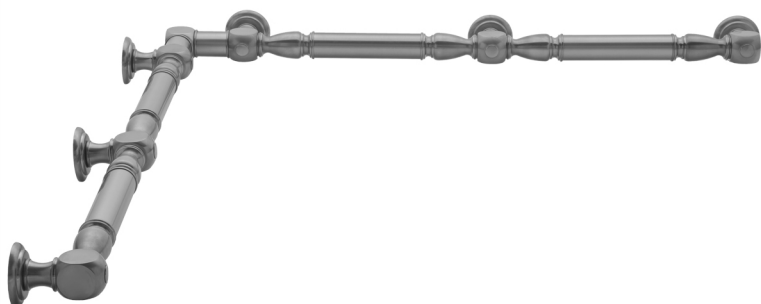

G20 36" x 36" Inside Corner Grab Bar

Model #: G20-36-36-IC-

FEATURES:

- ADA compliant when properly installed
- All brass construction, fully polished & plated
- All grab bars can be custom sized. Contact JACLO for pricing & availability
- Optional handshower sliders and toilet paper/wash cloth holders can be added only upon initial order
- Grab bars over 32" REQUIRE a middle post

SPECIFICATION DRAWING:

BRASS LUXURY GRAB BAR							
PART. #	DESCRIPTION	A	B	PART. #	DESCRIPTION	A	B
G20-12-12-IC	CENTER OF POST	12"	12"	G20-24-36-IC	CENTER OF POST	24"	36"
G20-12-16-IC	CENTER OF POST	12"	16"	G20-24-48-IC	CENTER OF POST	24"	48"
G20-12-24-IC	CENTER OF POST	12"	24"	G20-24-60-IC	CENTER OF POST	24"	60"
G20-12-32-IC	CENTER OF POST	12"	32"				
G20-12-36-IC	CENTER OF POST	12"	36"	G20-32-32-IC	CENTER OF POST	32"	32"
G20-12-48-IC	CENTER OF POST	12"	48"	G20-32-36-IC	CENTER OF POST	32"	36"
G20-12-60-IC	CENTER OF POST	12"	60"	G20-32-48-IC	CENTER OF POST	32"	48"
				G20-32-60-IC	CENTER OF POST	32"	60"
G20-16-16-IC	CENTER OF POST	16"	16"				
G20-16-24-IC	CENTER OF POST	16"	24"	G20-36-36-IC	CENTER OF POST	36"	36"
G20-16-32-IC	CENTER OF POST	16"	32"	G20-36-48-IC	CENTER OF POST	36"	48"
				G20-36-60-IC	CENTER OF POST	36"	60"
G20-16-36-IC	CENTER OF POST	16"	36"				
G20-16-48-IC	CENTER OF POST	16"	48"	G20-48-48-IC	CENTER OF POST	48"	48"
G20-16-60-IC	CENTER OF POST	16"	60"	G20-48-60-IC	CENTER OF POST	48"	60"
G20-24-24-IC	CENTER OF POST	24"	24"				
G20-24-32-IC	CENTER OF POST	24"	32"	G20-60-60-IC	CENTER OF POST	60"	60"