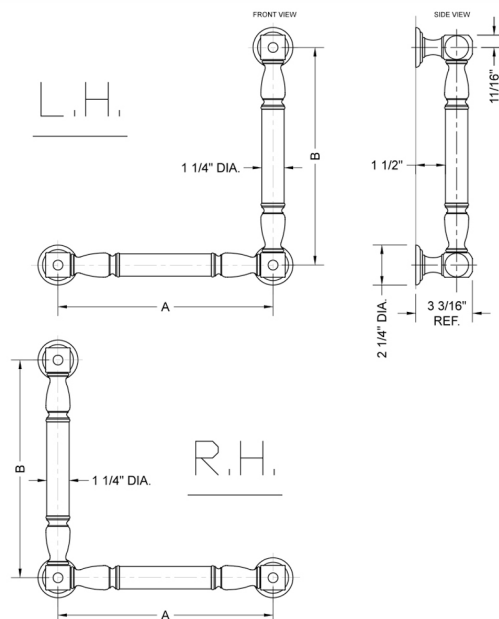

G20 32H x 12W 90° Right Hand Grab Bar

Model #: G20-32H-12W-RH-

FEATURES:

- ADA compliant when properly installed
- All brass construction, fully polished & plated
- All grab bars can be custom sized. Contact JACLO for pricing & availability
- Optional handshower sliders and toilet paper/wash cloth holders can be added only upon initial order
- Grab bars over 32" REQUIRE a middle post

SPECIFICATION DRAWING:

BRASS LUXURY GRAB BAR			
PART. #	DESCRIPTION	A H	B W
G20-12H-12W	CENTER TO CENTER	12"	12"
G20-12H-16W	CENTER TO CENTER	12"	16"
G20-12H-24W	CENTER TO CENTER	12"	24"
G20-12H-32W	CENTER TO CENTER	12"	32"
G20-16H-12W	CENTER TO CENTER	16"	12"
G20-16H-16W	CENTER TO CENTER	16"	16"
G20-16H-24W	CENTER TO CENTER	16"	24"
G20-16H-32W	CENTER TO CENTER	16"	32"
G20-24H-12W	CENTER TO CENTER	24"	12"
G20-24H-16W	CENTER TO CENTER	24"	16"
G20-24H-24W	CENTER TO CENTER	24"	24"
G20-24H-32W	CENTER TO CENTER	24"	32"
G20-32H-12W	CENTER TO CENTER	32"	12"
G20-32H-16W	CENTER TO CENTER	32"	16"
G20-32H-24W	CENTER TO CENTER	32"	24"
G20-32H-32W	CENTER TO CENTER	32"	32"