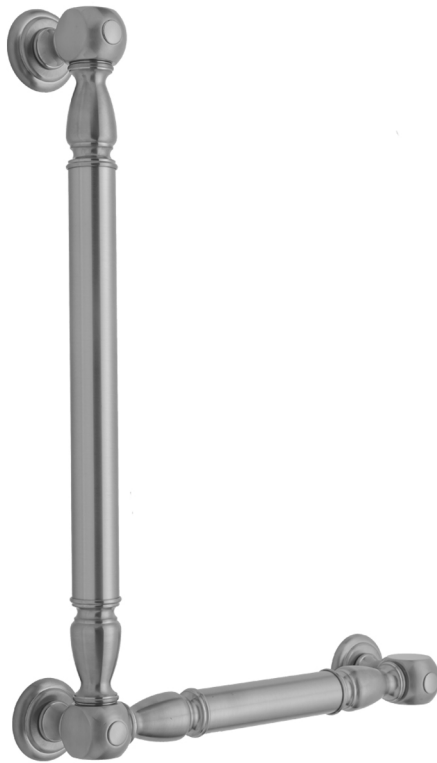

G20 32H x 12W 90° Right Hand Grab Bar

Model #: G20-32H-12W-RH-

FEATURES:

- ADA compliant when properly installed
- All brass construction, fully polished & plated
- All grab bars can be custom sized. Contact JACLO for pricing & availability
- Optional handshower sliders and toilet paper/wash cloth holders can be added only upon initial order
- Grab bars over 32" REQUIRE a middle post

AVAILABLE FINISHES:

Polished Chrome (PCH)	Satin Chrome (SC)	Bronze Umber (BU)
Satin Nickel (SN)	Pewter (PEW)	Caramel Bronze (CB)
Polished Nickel (PN)	Antique Brass (AB)	Antique Copper (ACU)
Oil-Rubbed Bronze (ORB)	Polished Brass (PB)	Polished Copper (PCU)
Vintage Bronze (VB)	Satin Brass (SB)	Rose Gold (RG)
Matte Black (MBK)	Satin Gold (SG)	Polished Gold (PG)
Black Nickel (BKN)	Bombay Gold (BG)	Jewelers Gold (JG)
Europa Bronze (EB)	White (WH)	Sedona Beige (SDB)
Tristan Brass (TB)	Unlacquered Brass (ULB)	Satin Cooper (SCU)

SPECIFICATION DRAWING:

BRASS LUXURY GRAB BAR			
PART. #	DESCRIPTION	A H	B W
G20-12H-12W	CENTER TO CENTER	12"	12"
G20-12H-16W	CENTER TO CENTER	12"	16"
G20-12H-24W	CENTER TO CENTER	12"	24"
G20-12H-32W	CENTER TO CENTER	12"	32"
G20-16H-12W	CENTER TO CENTER	16"	12"
G20-16H-16W	CENTER TO CENTER	16"	16"
G20-16H-24W	CENTER TO CENTER	16"	24"
G20-16H-32W	CENTER TO CENTER	16"	32"
G20-24H-12W	CENTER TO CENTER	24"	12"
G20-24H-16W	CENTER TO CENTER	24"	16"
G20-24H-24W	CENTER TO CENTER	24"	24"
G20-24H-32W	CENTER TO CENTER	24"	32"
G20-32H-12W	CENTER TO CENTER	32"	12"
G20-32H-16W	CENTER TO CENTER	32"	16"
G20-32H-24W	CENTER TO CENTER	32"	24"
G20-32H-32W	CENTER TO CENTER	32"	32"