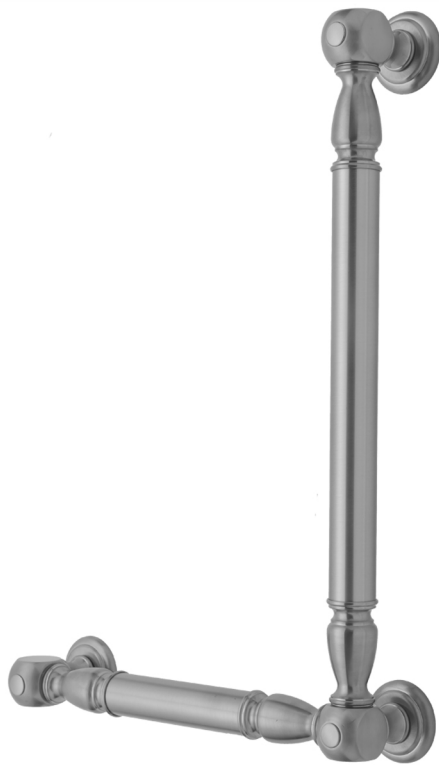

## G20 24H x 12W 90° Left Hand Grab Bar

Model #: **G20-24H-12W-LH-**

### FEATURES:

- ADA compliant when properly installed
- All brass construction, fully polished & plated
- All grab bars can be custom sized. Contact JACLO for pricing & availability
- Optional handshower sliders and toilet paper/wash cloth holders can be added only upon initial order
- Grab bars over 32" REQUIRE a middle post

### SPECIFICATION DRAWING:

| BRASS LUXURY GRAB BAR |                  |        |        |
|-----------------------|------------------|--------|--------|
| PART. #               | DESCRIPTION      | A<br>H | B<br>W |
| G20-12H-12W           | CENTER TO CENTER | 12"    | 12"    |
| G20-12H-16W           | CENTER TO CENTER | 12"    | 16"    |
| G20-12H-24W           | CENTER TO CENTER | 12"    | 24"    |
| G20-12H-32W           | CENTER TO CENTER | 12"    | 32"    |
|                       |                  |        |        |
| G20-16H-12W           | CENTER TO CENTER | 16"    | 12"    |
| G20-16H-16W           | CENTER TO CENTER | 16"    | 16"    |
| G20-16H-24W           | CENTER TO CENTER | 16"    | 24"    |
| G20-16H-32W           | CENTER TO CENTER | 16"    | 32"    |
|                       |                  |        |        |
| G20-24H-12W           | CENTER TO CENTER | 24"    | 12"    |
| G20-24H-16W           | CENTER TO CENTER | 24"    | 16"    |
| G20-24H-24W           | CENTER TO CENTER | 24"    | 24"    |
| G20-24H-32W           | CENTER TO CENTER | 24"    | 32"    |
|                       |                  |        |        |
| G20-32H-12W           | CENTER TO CENTER | 32"    | 12"    |
| G20-32H-16W           | CENTER TO CENTER | 32"    | 16"    |
| G20-32H-24W           | CENTER TO CENTER | 32"    | 24"    |
| G20-32H-32W           | CENTER TO CENTER | 32"    | 32"    |