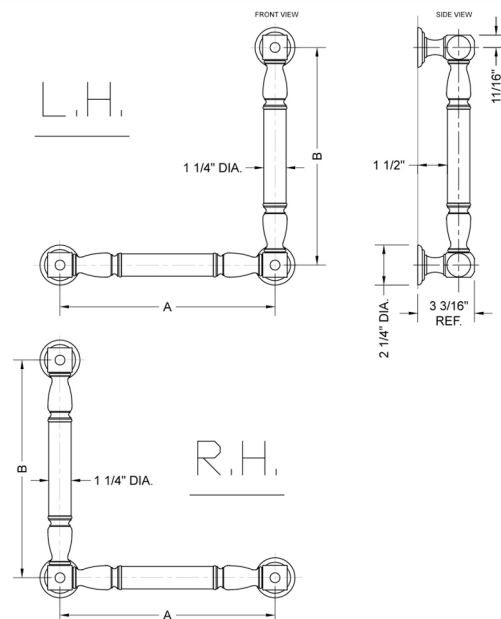

## G20 24H x 12W 90° Left Hand Grab Bar

Model #: **G20-24H-12W-LH-**

### FEATURES:

- ADA compliant when properly installed
- All brass construction, fully polished & plated
- All grab bars can be custom sized. Contact JACLO for pricing & availability
- Optional handshower sliders and toilet paper/wash cloth holders can be added only upon initial order
- Grab bars over 32" REQUIRE a middle post

### SPECIFICATION DRAWING:

| BRASS LUXURY GRAB BAR |                  |        |        |
|-----------------------|------------------|--------|--------|
| PART. #               | DESCRIPTION      | A<br>H | B<br>W |
| G20-12H-12W           | CENTER TO CENTER | 12"    | 12"    |
| G20-12H-16W           | CENTER TO CENTER | 12"    | 16"    |
| G20-12H-24W           | CENTER TO CENTER | 12"    | 24"    |
| G20-12H-32W           | CENTER TO CENTER | 12"    | 32"    |
|                       |                  |        |        |
| G20-16H-12W           | CENTER TO CENTER | 16"    | 12"    |
| G20-16H-16W           | CENTER TO CENTER | 16"    | 16"    |
| G20-16H-24W           | CENTER TO CENTER | 16"    | 24"    |
| G20-16H-32W           | CENTER TO CENTER | 16"    | 32"    |
|                       |                  |        |        |
| G20-24H-12W           | CENTER TO CENTER | 24"    | 12"    |
| G20-24H-16W           | CENTER TO CENTER | 24"    | 16"    |
| G20-24H-24W           | CENTER TO CENTER | 24"    | 24"    |
| G20-24H-32W           | CENTER TO CENTER | 24"    | 32"    |
|                       |                  |        |        |
| G20-32H-12W           | CENTER TO CENTER | 32"    | 12"    |
| G20-32H-16W           | CENTER TO CENTER | 32"    | 16"    |
| G20-32H-24W           | CENTER TO CENTER | 32"    | 24"    |
| G20-32H-32W           | CENTER TO CENTER | 32"    | 32"    |