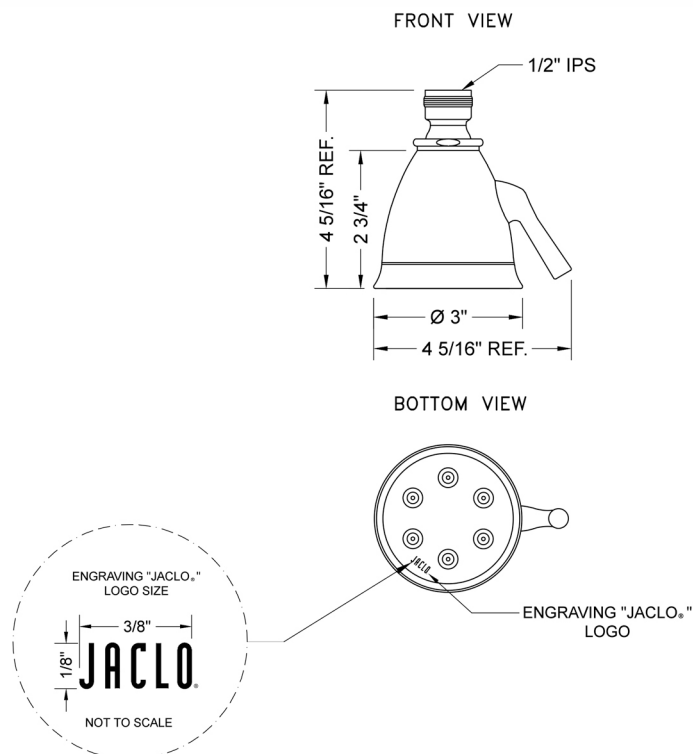

SPECIFICATION DRAWING:

SPRAY PATTERNS:

COMPLIANCES:

Complies with: ASME A112.18.1-2012/CSA B125.1-12